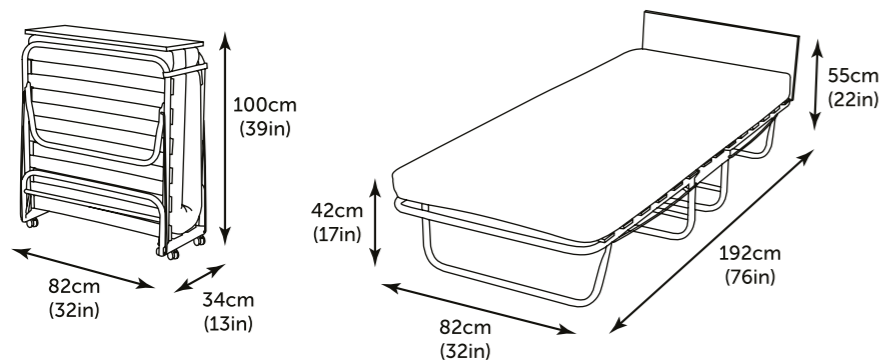

DIMENSIONS & PACKAGING

Packed size: 83 x 36 x 89cm (0.27m³) Weight: 23.8Kg / 52lb

Mattress dimensions: W78cm (31in) L182cm (72in) D10cm (4in)

WITH TRADITIONAL SPRUNG SLATTED BASE

Using the latest patented Micro Pocket Spring technology, this JAY-BE folding bed combines all the benefits of a compact guest bed with the added comfort of a luxurious natural pocket sprung mattress. Sitting on a sprung slatted base which flexes as you move to offer adaptable support, the pocket sprung mattress has over 400 individual pocket springs, which adapt to the contours of your body to offer exceptional personal comfort. Fine lamb's wool fillings help to regulate body temperature and the mattress is topped with Pure Cotton to help keep you dry