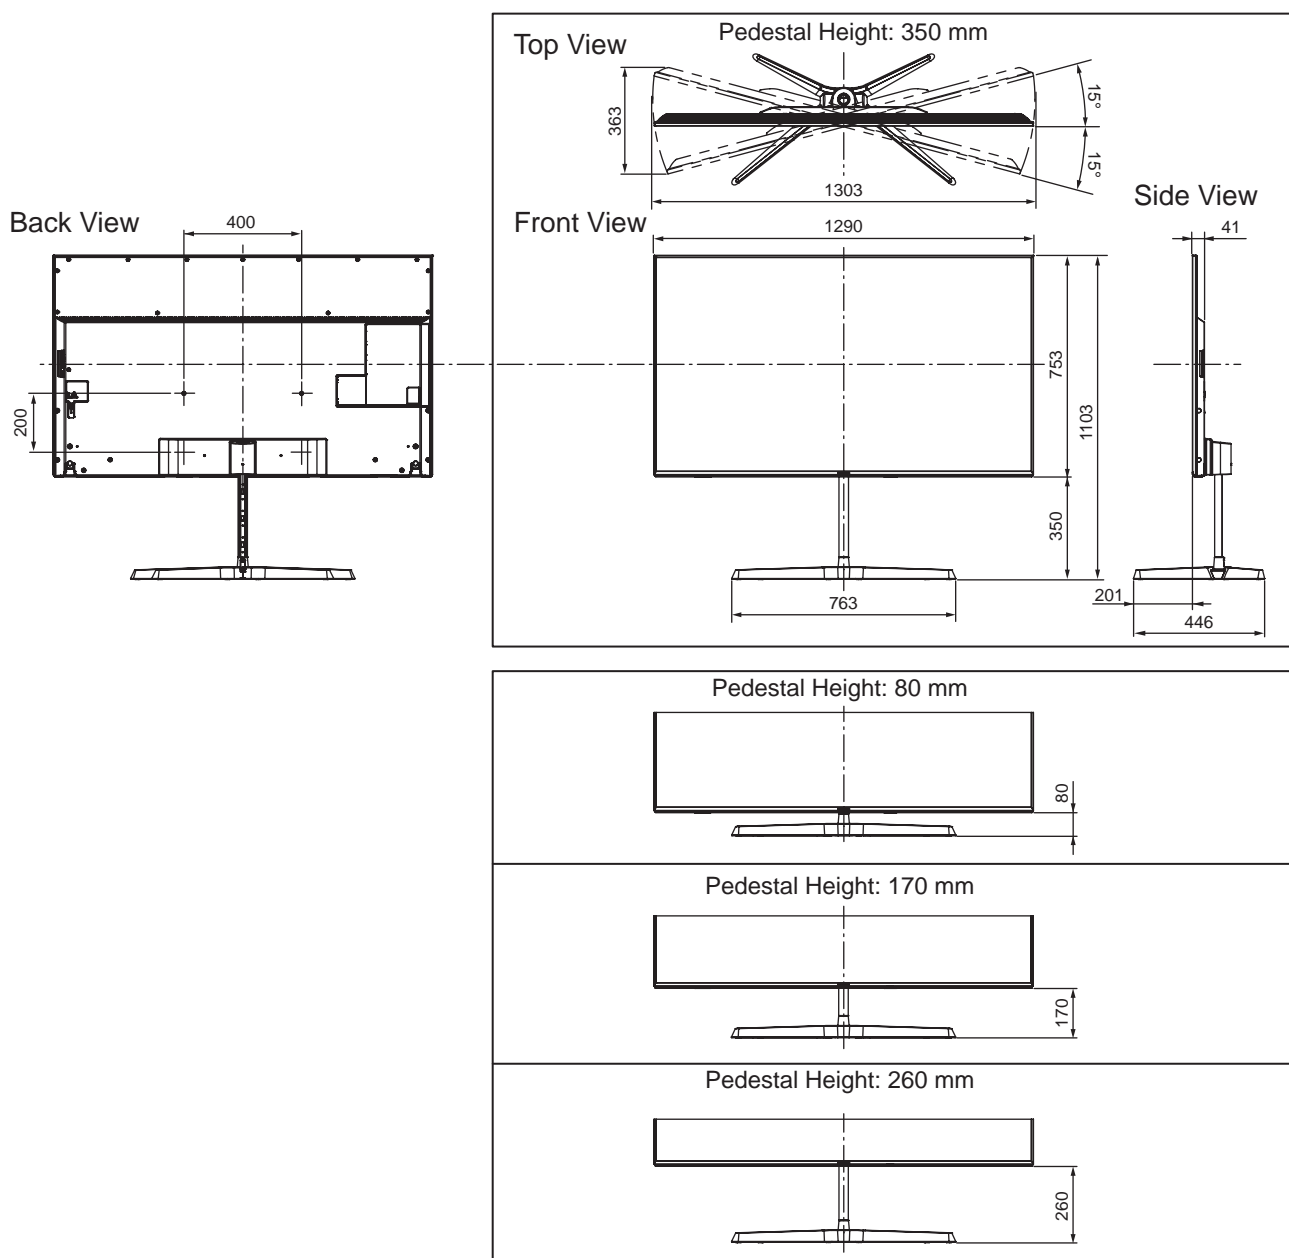

SPECIFICATIONS

Dimensions (W x H x D)	1 290 mm x 833 mm x 446 mm (With Pedestal, Pedestal Height: 80 mm)
	1 290 mm x 923 mm x 446 mm (With Pedestal, Pedestal Height: 170 mm)
	1 290 mm x 1 013 mm x 446 mm (With Pedestal, Pedestal Height: 260 mm)
	1 290 mm x 1 103 mm x 446 mm (With Pedestal, Pedestal Height: 350mm)
	1 290 mm x 753 mm x 41 mm (TV only)
Mass	30.5 kg (With Pedestal)
	24.0 kg (TV only)

DIMENSIONS

Note:
To make sure that the LED TV fits the cabinet properly when a high degree of precision is required, we recommend that you use the LED TV itself to make the necessary cabinet measurements. Panasonic cannot be responsible for inaccuracies in cabinet design or manufacture.

Specifications are subject to change without notice.
Non-metric weights and measurements are approximate.

JACKS