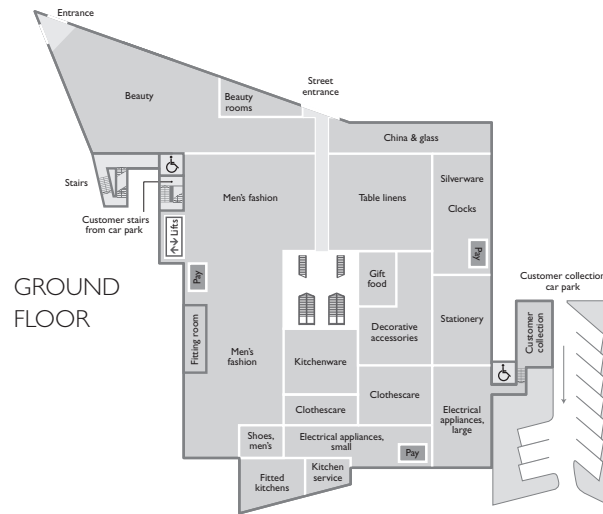

The widest possible choice

With around 80 types of television, hundreds of large electrical appliances and thousands of different furnishing fabrics – altogether we stock over 350,000 lines. From gloves to garden furniture, cots to computers, pots and pans to curtain poles, there's always a wide range to choose from, to suit most pockets.

Guarantees

John Lewis guarantees are among the best on the market, and are included at no extra cost. All our TVs come with a 5-year guarantee, while all computers and tablets, DVD Players, cameras and audio include a 2-year guarantee. Our John Lewis large kitchen appliances are guaranteed for 3 years, while all other large appliances are covered for 2 years.

Customer collections

Why not drop off your shopping as you go then pick it up when you're ready to leave, from Customer collections. Customer collections is accessible via the Bute Terrace exit.

Standard delivery

When you spend over £50 we'll deliver for free. Spend less and standard delivery costs just £3. We'll deliver to the room of your choice, and remove any unwanted packaging for us to recycle responsibly.

GROUND FLOOR