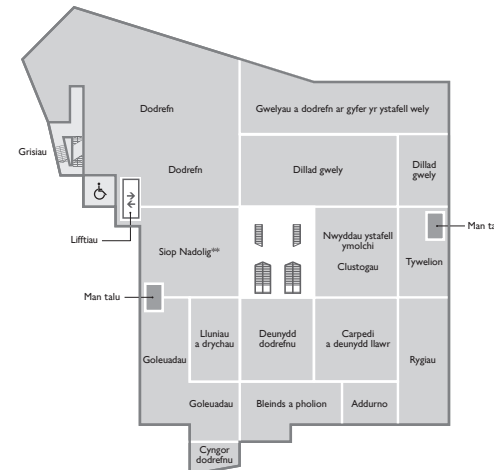

- Addurno **2**
- Ategolion addurniadol **G**
- Ategolion ffasiwn **1**
- Bagiau **1**
- Bar espresso **1**
- Bleinds a pholion **2**
- Carpedi a deunydd llawr **2**
- Peiriant arian **G**
- Ceginau gosod **G**
- Chwaraeon **3**
- Clociau **G**
- Clustogau **2**
- Cymorth technegol **3**
- Cyngor babanod **3**
- Cyngor ceginau **G**
- Cyngor dodrefnu **2**
- Cyngor ffasiwn **1**
- Deunydd dillad **1**
- Deunydd dodrefnu **2**
- Deunydd ysgrifennu **G**
- Dillad **1**
- Dillad babanod **3**
- Dillad dynion **G**
- Dillad gwely **2**
- Dillad plant **3**
- Dillad ysgol **3**
- Dodrefn **2**
- Esgidiau dynion **G**
- Esgidiau merch **1**
- Esgidiau plant **3**

AIL LAWR