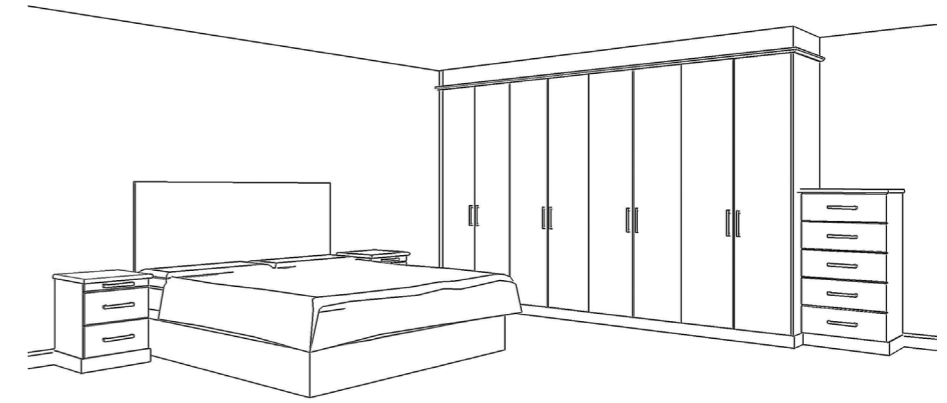

Large Room

Furniture

Prices shown are for the items listed below and include the cost of delivery & installation.

Large Room

884mm Premium Storage Solution Wardrobes
884mm Premium Storage Solution Wardrobes
884mm Premium Storage Solution Wardrobes
884mm Premium Storage Solution Wardrobes
Show end panel
6ft Headboard
442mm 2 drawer Chest with Tea Tray
442mm 2 drawer Chest with Tea Tray
600mm 5 drawer Chest
Standard Interiors

Manhattan	Evesham White	Suffolk	Haddington
£4,873	£4,988	£5,103	£6,090
Cotswold	Modena	Verona	Lugano
£5,754	£6,090	£7,086	£6,049

If you have any queries about our service or require information on our 'Conditions of Sale' please ask an assistant.

All prices include VAT at current rate.