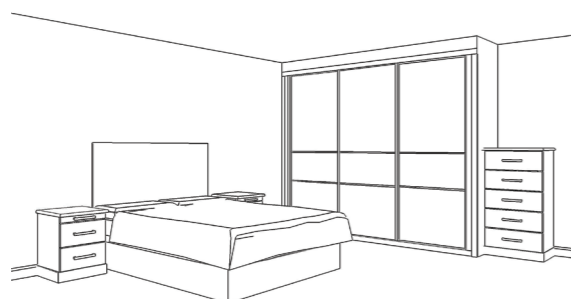

Sliding Wardrobes

Prices shown are for a 3 panel Vista fitted bedroom with Manhattan low level furniture.

Small Room

2 x 915mm Vista vinyl doors
 Show end panel
 4ft 6 headboard
 442mm 2 drawer Chest
 442mm 2 drawer Chest
 600mm 5 drawer Chest

£3,158

Medium Room

3 x 915mm Vista vinyl doors
 Show end panel
 5ft Headboard
 442mm 2 drawer Chest
 442mm 2 drawer Chest
 600mm 5 drawer Chest

£3,905

Large Room

4 x 915mm Vista vinyl doors
 Show end panel
 6ft Headboard
 442mm Bedside Chest
 442mm Bedside Chest
 600mm 5 drawer Chest

£4,686

Free planning and design service

Our service begins with an experienced designer visiting you at home to creatively plan and design your room.

The designer will measure your room and design a floor plan to produce a 3D drawing.