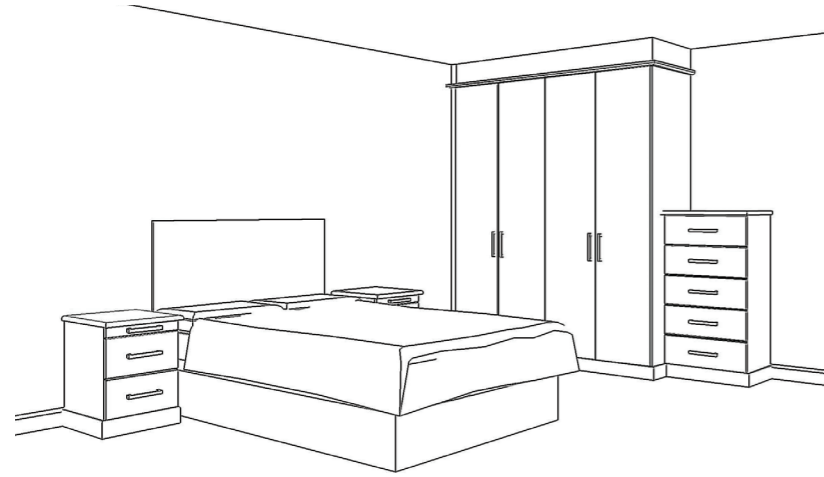

Small Room

Furniture

Prices shown are for the items listed below and include the cost of delivery & installation.

Small Room

884mm Premium Storage Solution Wardrobe
884mm Premium Storage Solution Wardrobe
Show end panel
4ft 6 Headboard
442mm 2 drawer Chest with Tea Tray
442mm 2 drawer Chest with Tea Tray
600mm 5 drawer Chest
Standard Interiors

Manhattan	Evesham White	Suffolk	Haddington
£3,250	£3,302	£3,326	£4,076
Cotswold	Modena	Verona	Lugano
£3,810	£4,076	£4,531	£3,956

If you have any queries about our service or require information on our 'Conditions of Sale' please ask an assistant.

All prices include VAT at current rate.