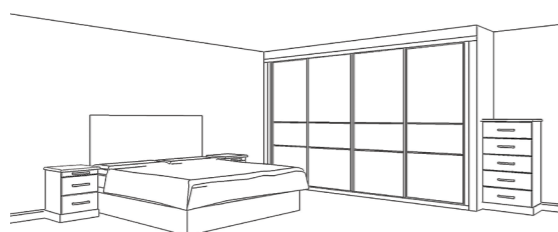

Sliding Wardrobes

Prices shown are for a 3 panel Vista fitted bedroom with Manhattan low level furniture.

Small Room

2 x 915mm Vista vinyl doors
 Show end panel
 4ft 6 headboard
 442mm 2 drawer Chest
 442mm 2 drawer Chest
 600mm 5 drawer Chest

£3,158

Medium Room

3 x 915mm Vista vinyl doors
 Show end panel
 5ft Headboard
 442mm 2 drawer Chest
 442mm 2 drawer Chest
 600mm 5 drawer Chest

£3,905

Large Room

4 x 915mm Vista vinyl doors
 Show end panel
 6ft Headboard
 442mm Bedside Chest
 442mm Bedside Chest
 600mm 5 drawer Chest

£4,686

Free planning and design service

Our service begins with an experienced designer visiting you at home to creatively plan and design your room.

The designer will measure your room and design a floor plan to produce a 3D drawing.