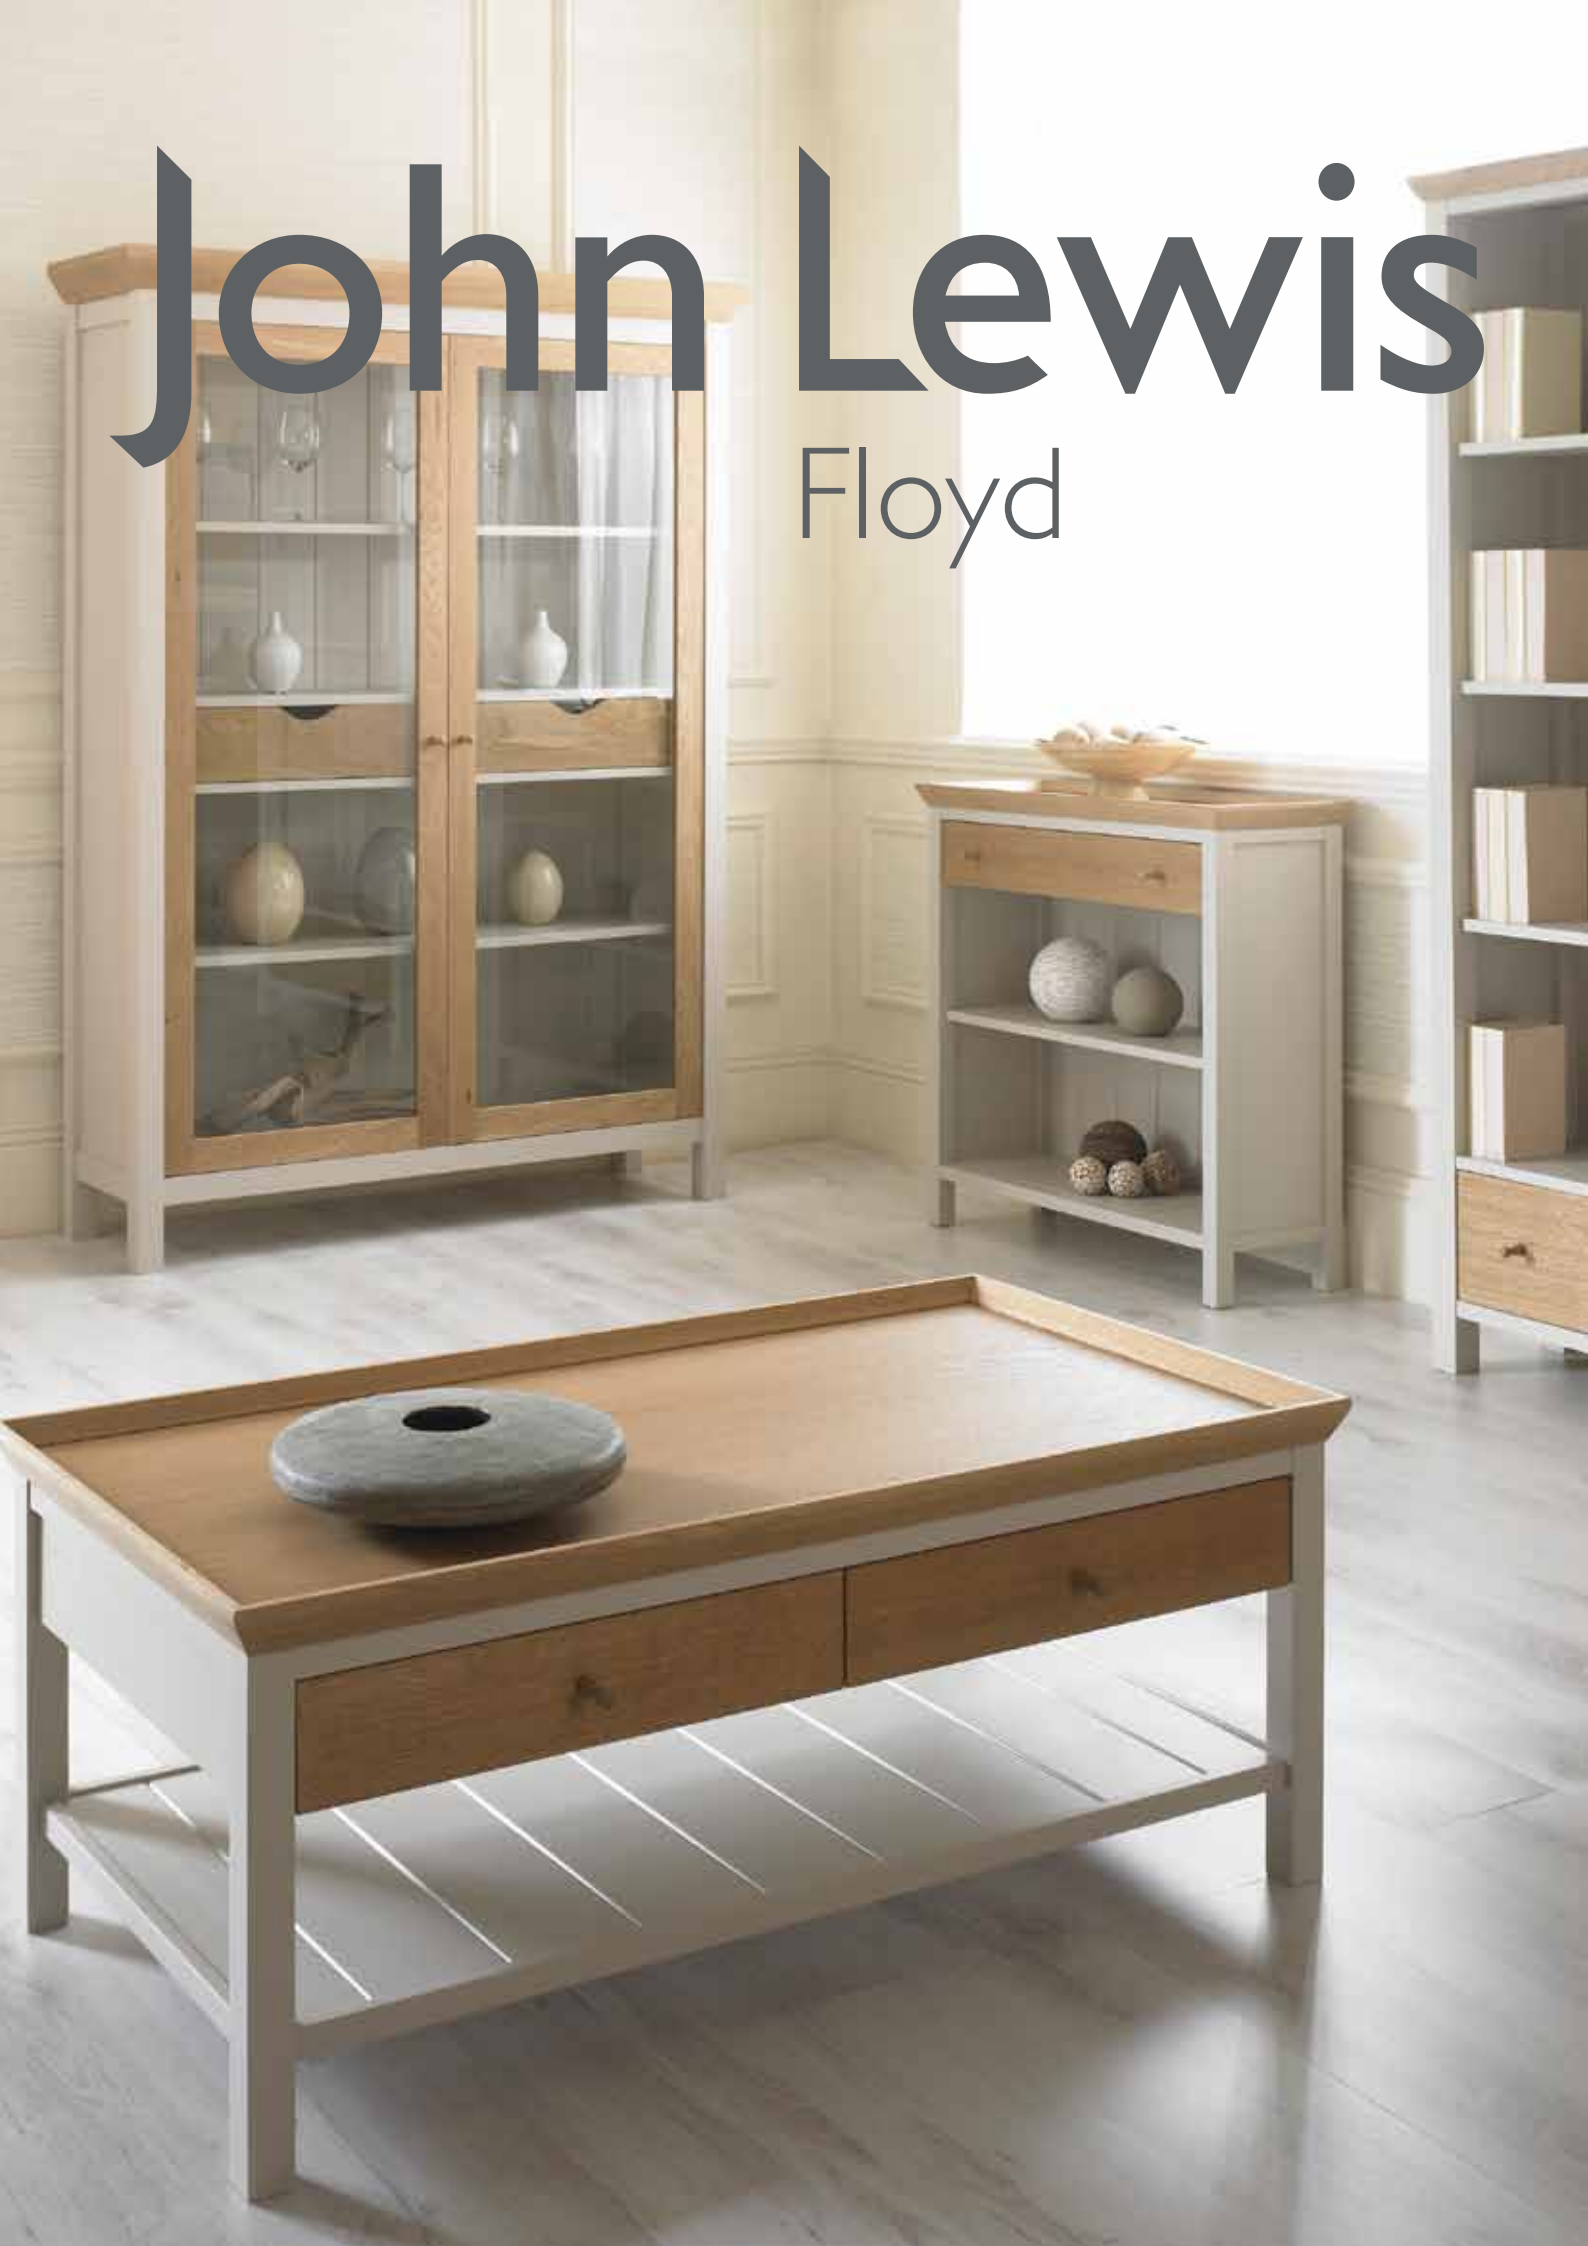

John Lewis

Floyd

Floyd

Floyd is an updated classic styling of multifunctional living pieces made from solid oak and oak veneers, contrasting with a soft grey paint finish. It features a bevelled top detail, with each piece being multifunctional, which can fit into many interior styles.

Side table
H60 W45 D45cm
877 26101

TV stand
H48 W150 D35cm
877 26156

Coffee table
H45 W110 D60cm
877 26106

Display cabinet
H185 W133 D42cm
877 26135

Bookcase
H185 W90 D35cm
877 26130

Console table
H85 W90 D32cm
877 26111