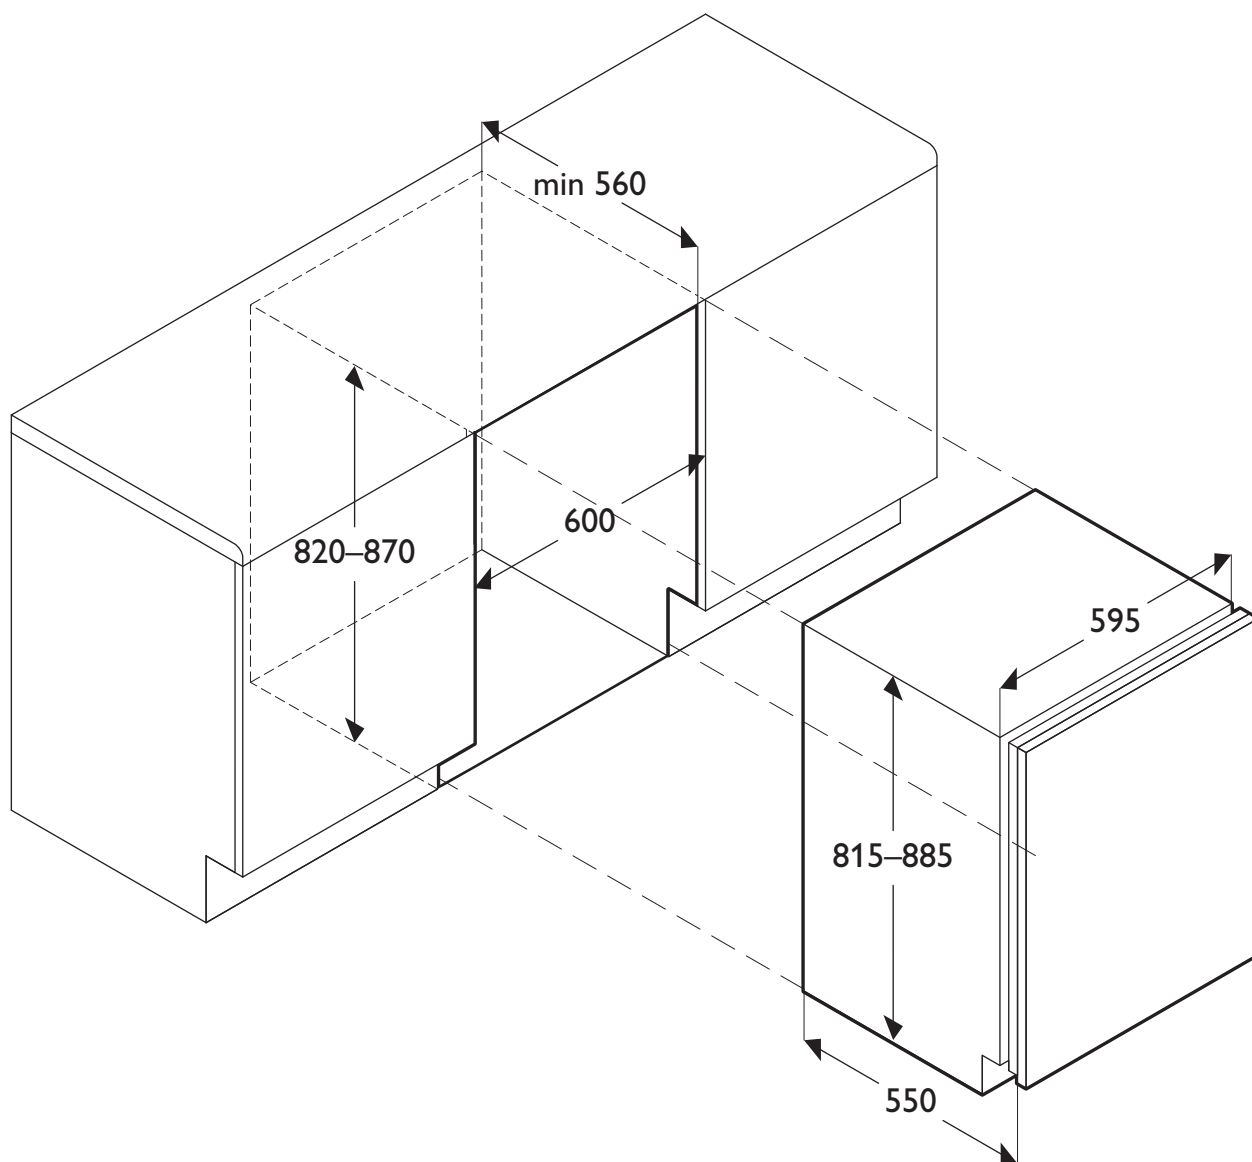

* Installation space

John Lewis fast-heat ceramic hob JLBICH605

All dimensions are in millimetres

* Installation space

John Lewis induction ceramic hob JLBIIH603

All dimensions are in millimetres

* Installation space

John Lewis multi-pan induction ceramic hob JLBIIH804

All dimensions are in millimetres

* Installation space

John Lewis built-under larder fridge JLBIUCL04

All dimensions are in millimetres

John Lewis built-under freezer JLBIUCF05

All dimensions are in millimetres

John Lewis larder fridge JLBILIC06

All dimensions are in millimetres

John Lewis tall upright freezer JLBIFIC04

All dimensions are in millimetres

John Lewis tall fridge-freezer JLBIF1806