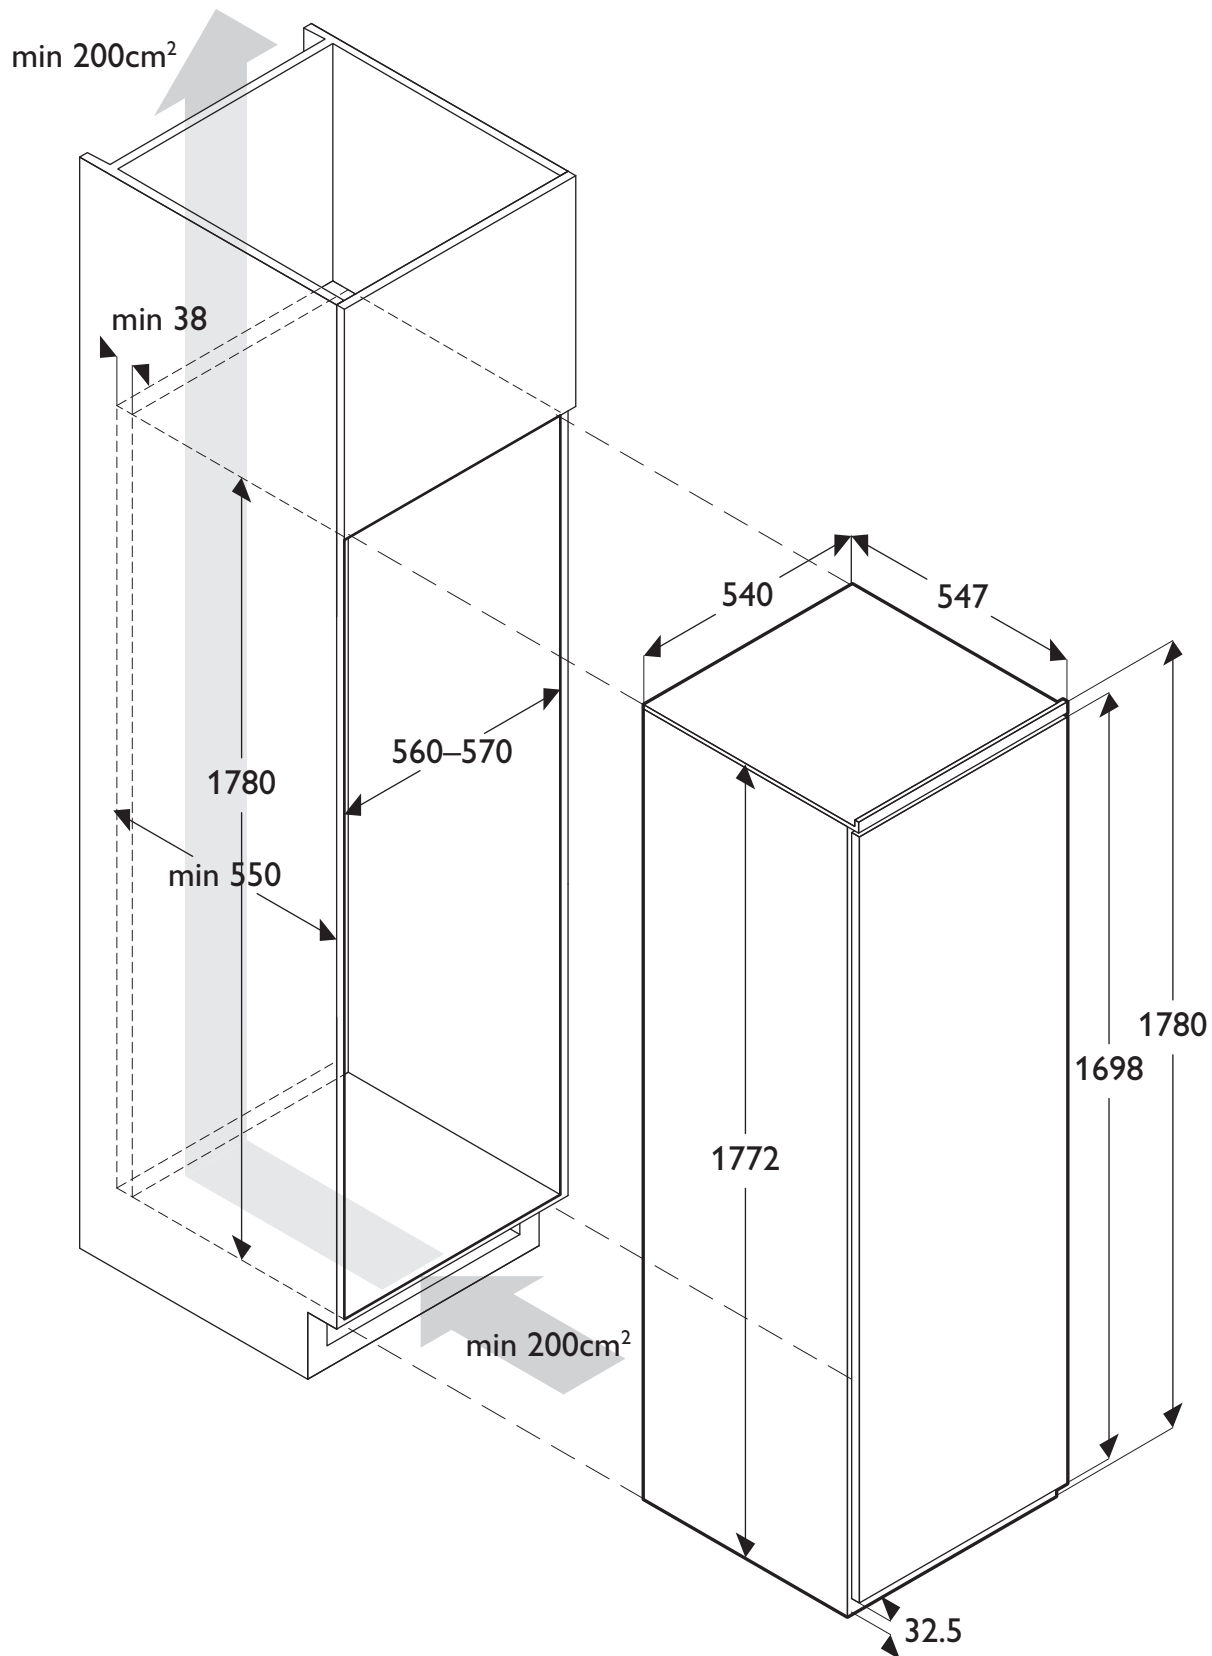

John Lewis multi-pan induction ceramic hob JLBIIH804

All dimensions are in millimetres

* Installation space

John Lewis built-under larder fridge JLBIUCL04

All dimensions are in millimetres

John Lewis built-under freezer JLBIUCF05

All dimensions are in millimetres

John Lewis larder fridge JLBILIC06

All dimensions are in millimetres

John Lewis tall upright freezer JLBIFIC04

All dimensions are in millimetres

John Lewis tall fridge-freezer JLBIF1806

All dimensions are in millimetres

John Lewis tall fridge-freezer JLBIF1805

All dimensions are in millimetres

John Lewis integrated dishwasher JLBIDW1202

All dimensions are in millimetres

John Lewis integrated slim-line dishwasher JLBIDW902

All dimensions are in millimetres

John Lewis integrated washing machine JLBIWM1402

All dimensions are in millimetres