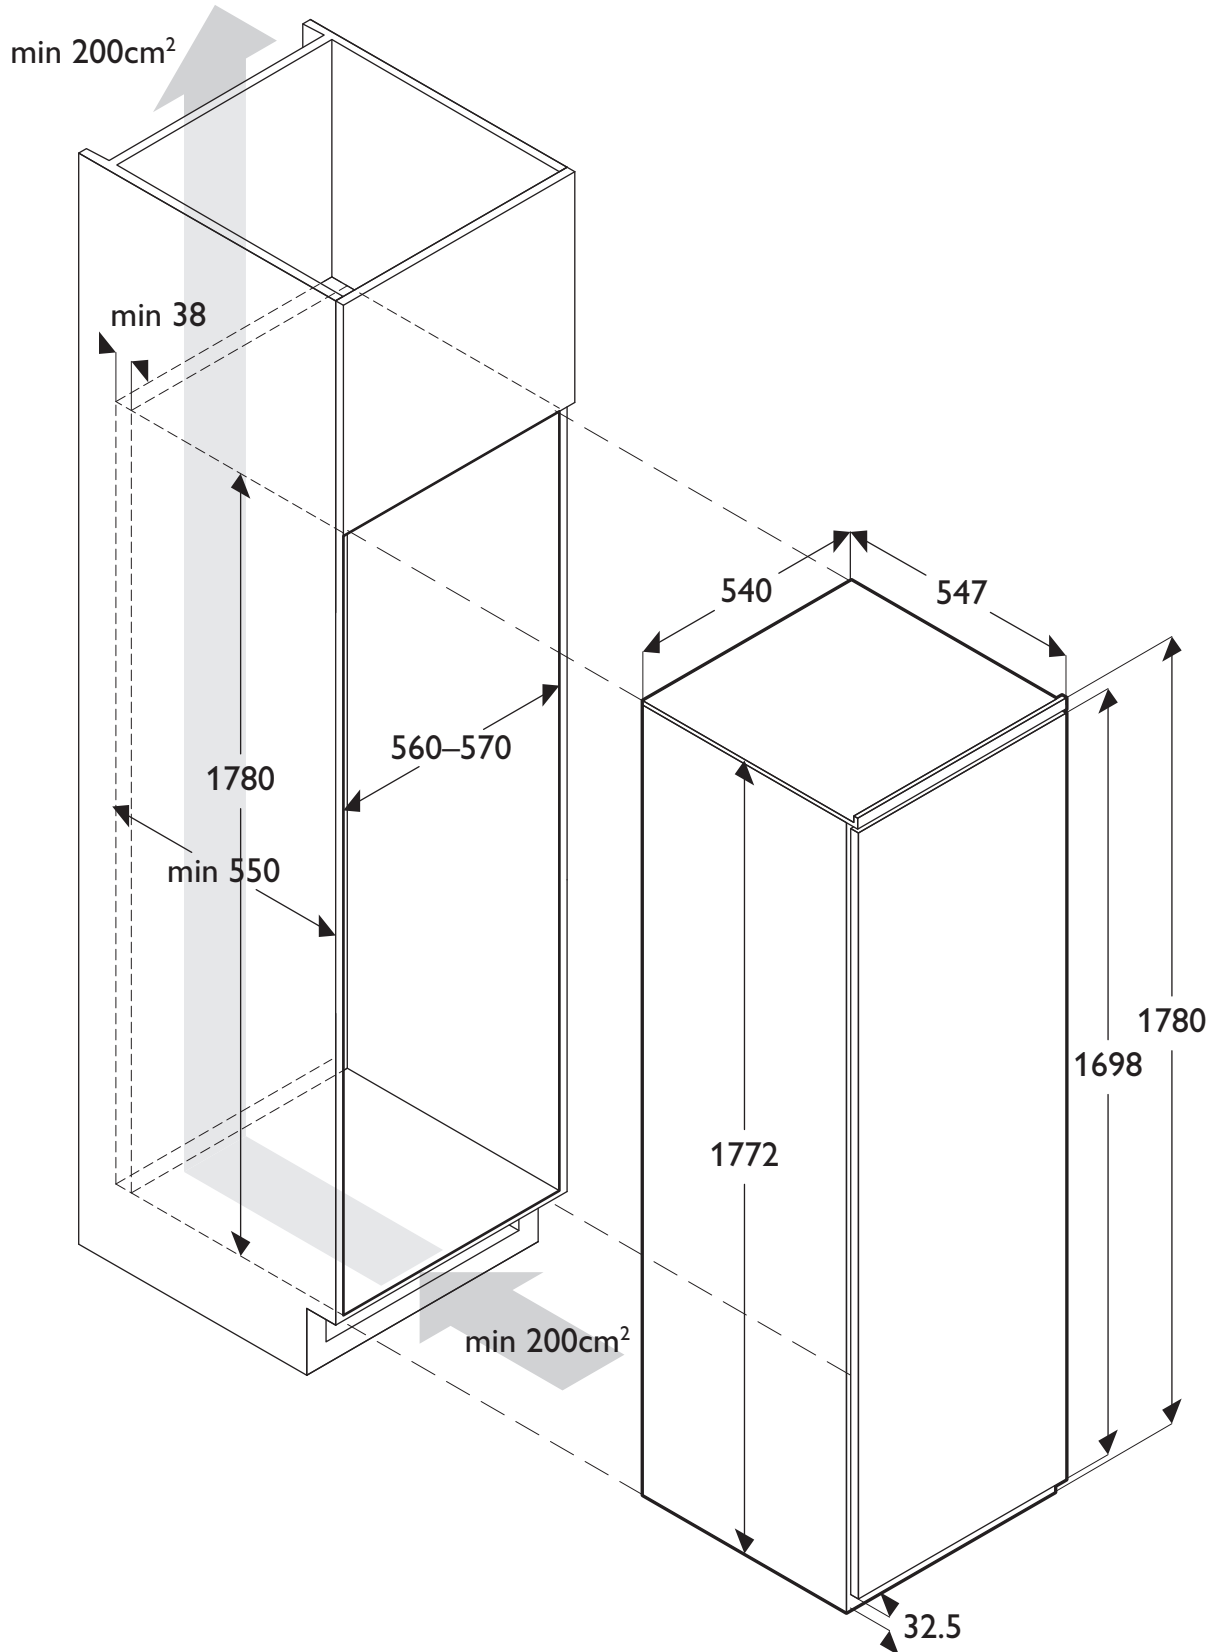

* Installation space

John Lewis fast-heat ceramic hob JLBICH605

All dimensions are in millimetres

* Installation space

John Lewis induction ceramic hob JLBIIH603

All dimensions are in millimetres

* Installation space

John Lewis multi-pan induction ceramic hob JLBIIH804

All dimensions are in millimetres

* Installation space

John Lewis built-under larder fridge JLBIUCL04

All dimensions are in millimetres

John Lewis built-under freezer JLBIUCF05

All dimensions are in millimetres

John Lewis larder fridge JLBILIC06

All dimensions are in millimetres

John Lewis tall upright freezer JLBIFIC04

All dimensions are in millimetres

John Lewis tall fridge-freezer JLBIF1806