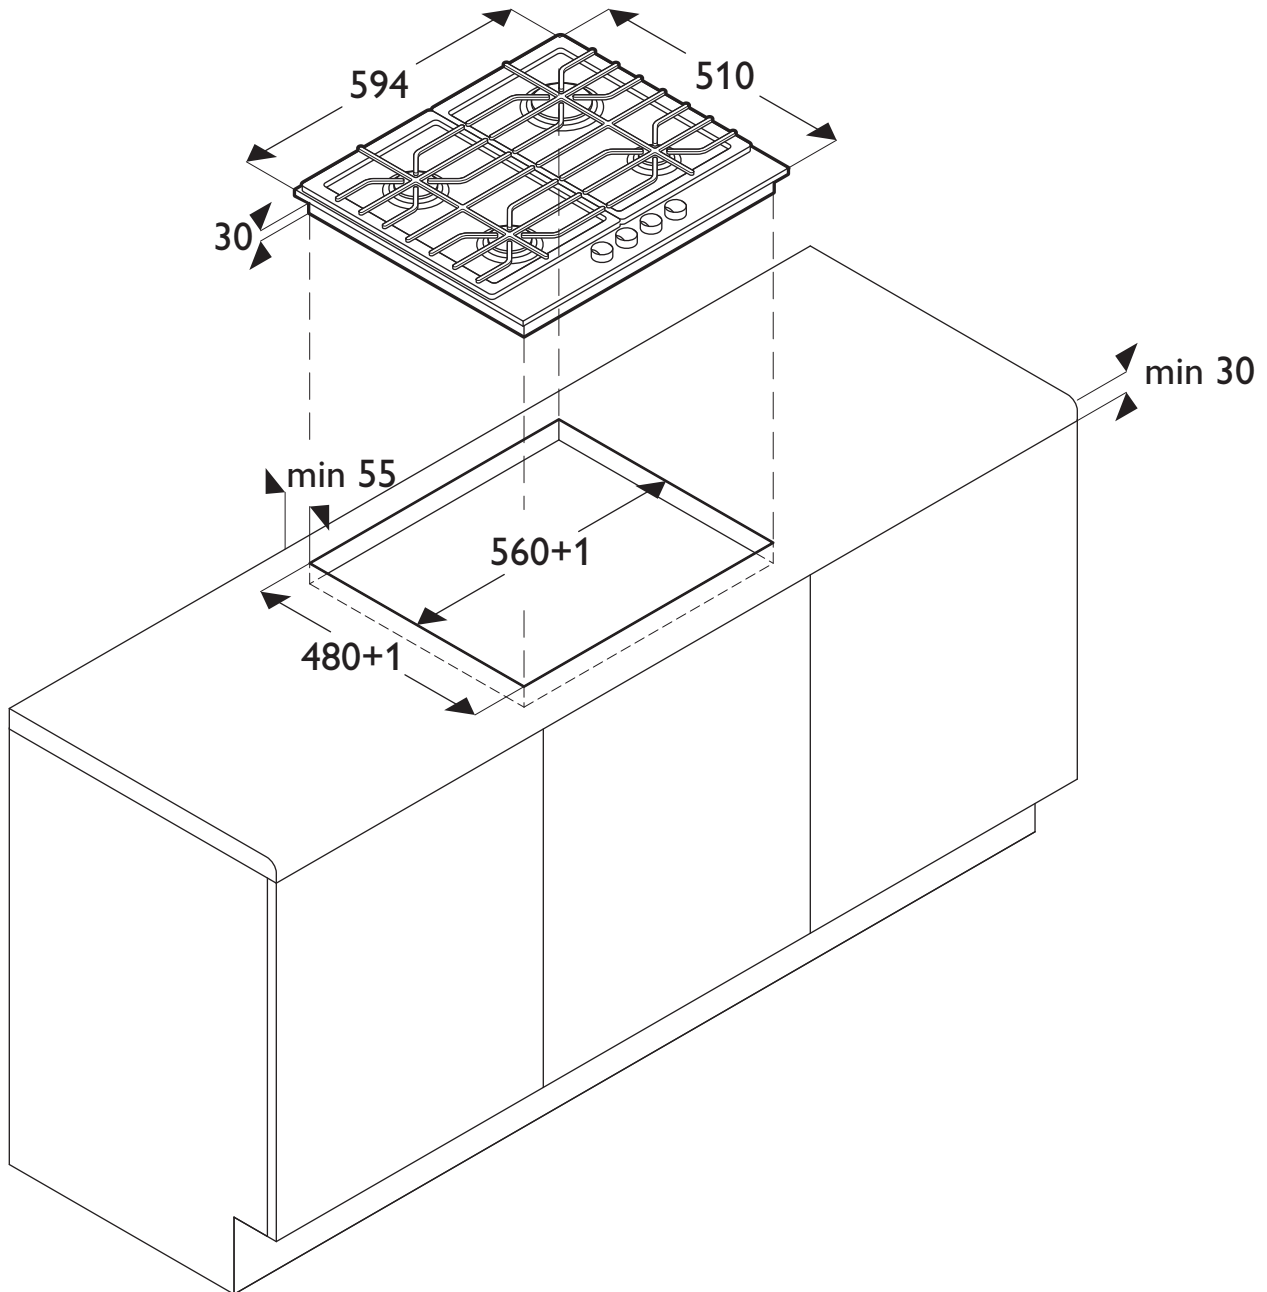

John Lewis 60cm gas hob JLBIGH602

All dimensions are in millimetres