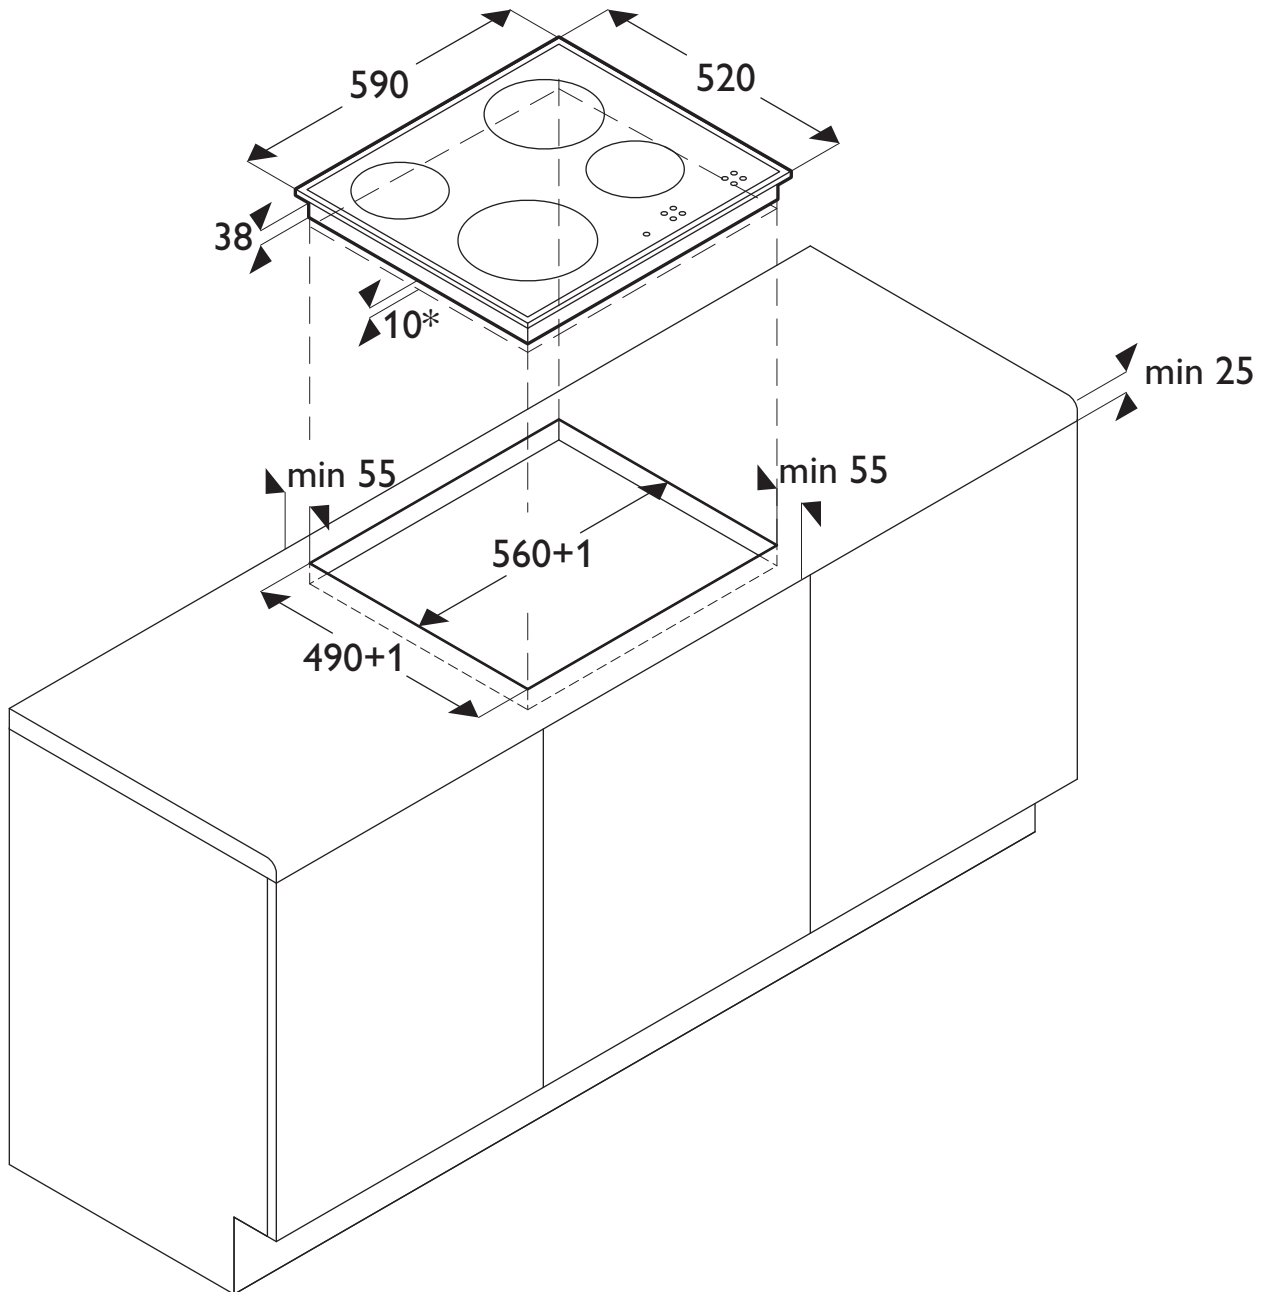

John Lewis 70cm gas ceramic hob JLBIGGH755

All dimensions are in millimetres

John Lewis four-burner gas hob JLBIGGH605

All dimensions are in millimetres

John Lewis fast-heat ceramic hob JLBICH601

All dimensions are in millimetres

* Installation space

John Lewis fast-heat ceramic hob JLBICH605

All dimensions are in millimetres

* Installation space

John Lewis induction ceramic hob JLBIIH603

All dimensions are in millimetres

* Installation space