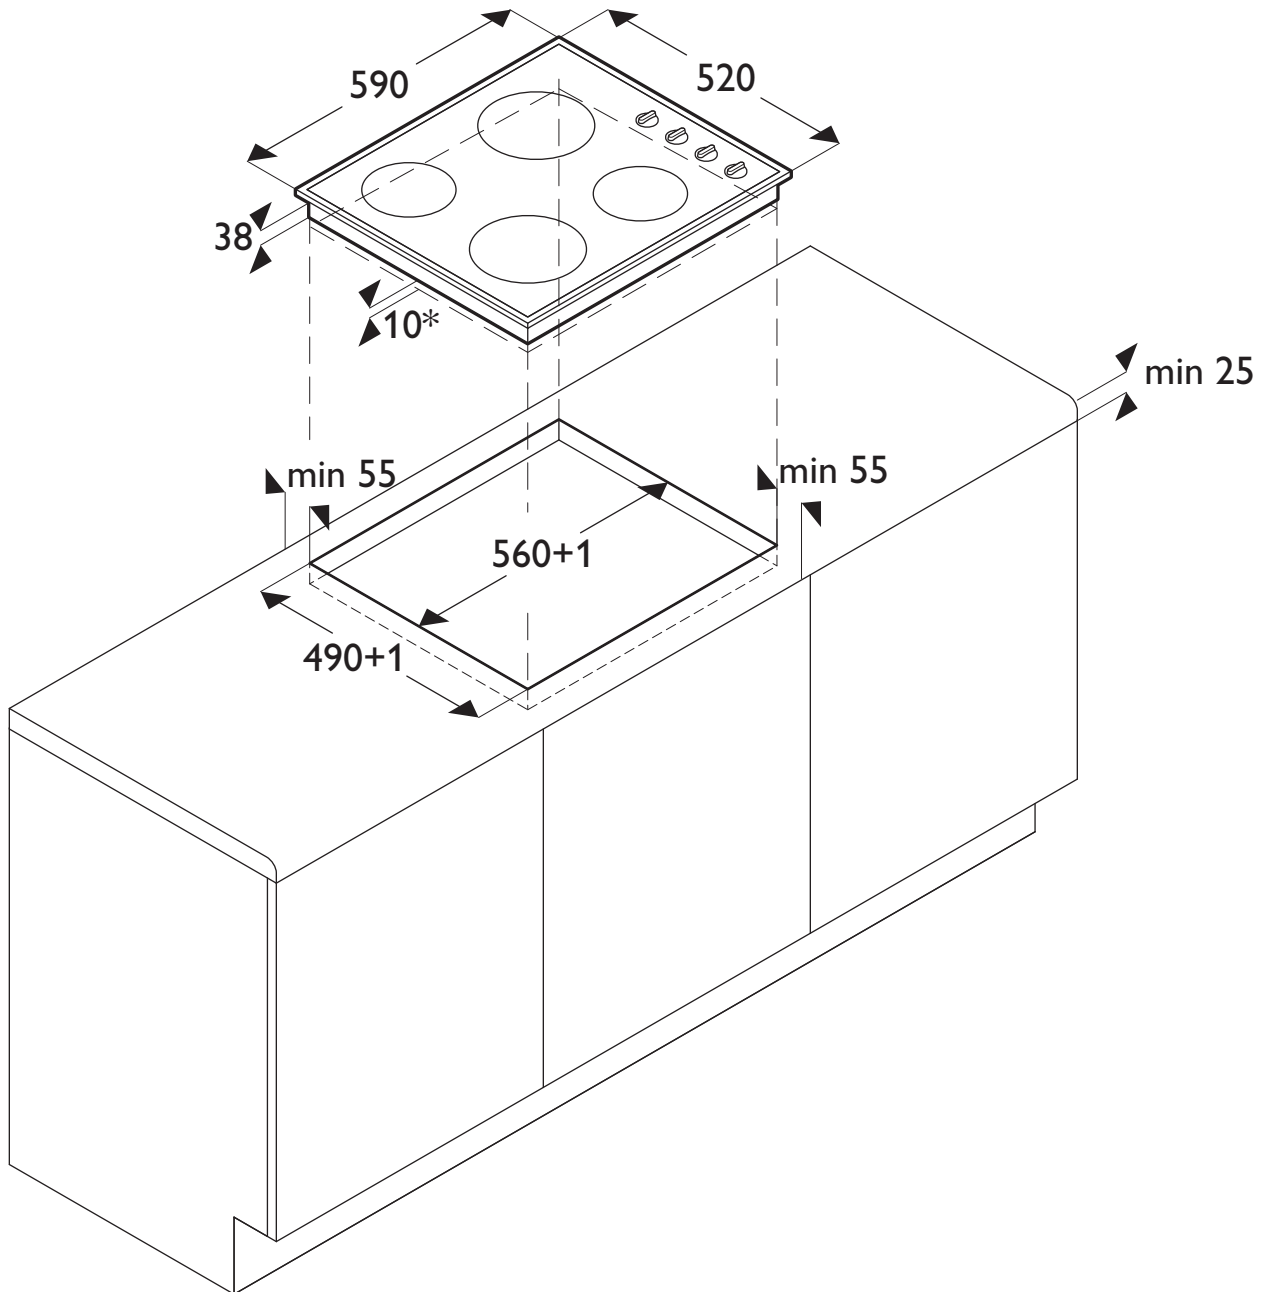

John Lewis 70cm gas ceramic hob JLBIGGH755

All dimensions are in millimetres

John Lewis four-burner gas hob JLBIGGH605

All dimensions are in millimetres

John Lewis fast-heat ceramic hob JLBICH601

All dimensions are in millimetres

* Installation space

John Lewis fast-heat ceramic hob JLBICH605

All dimensions are in millimetres

* Installation space

John Lewis induction ceramic hob JLBIIH603

All dimensions are in millimetres

* Installation space