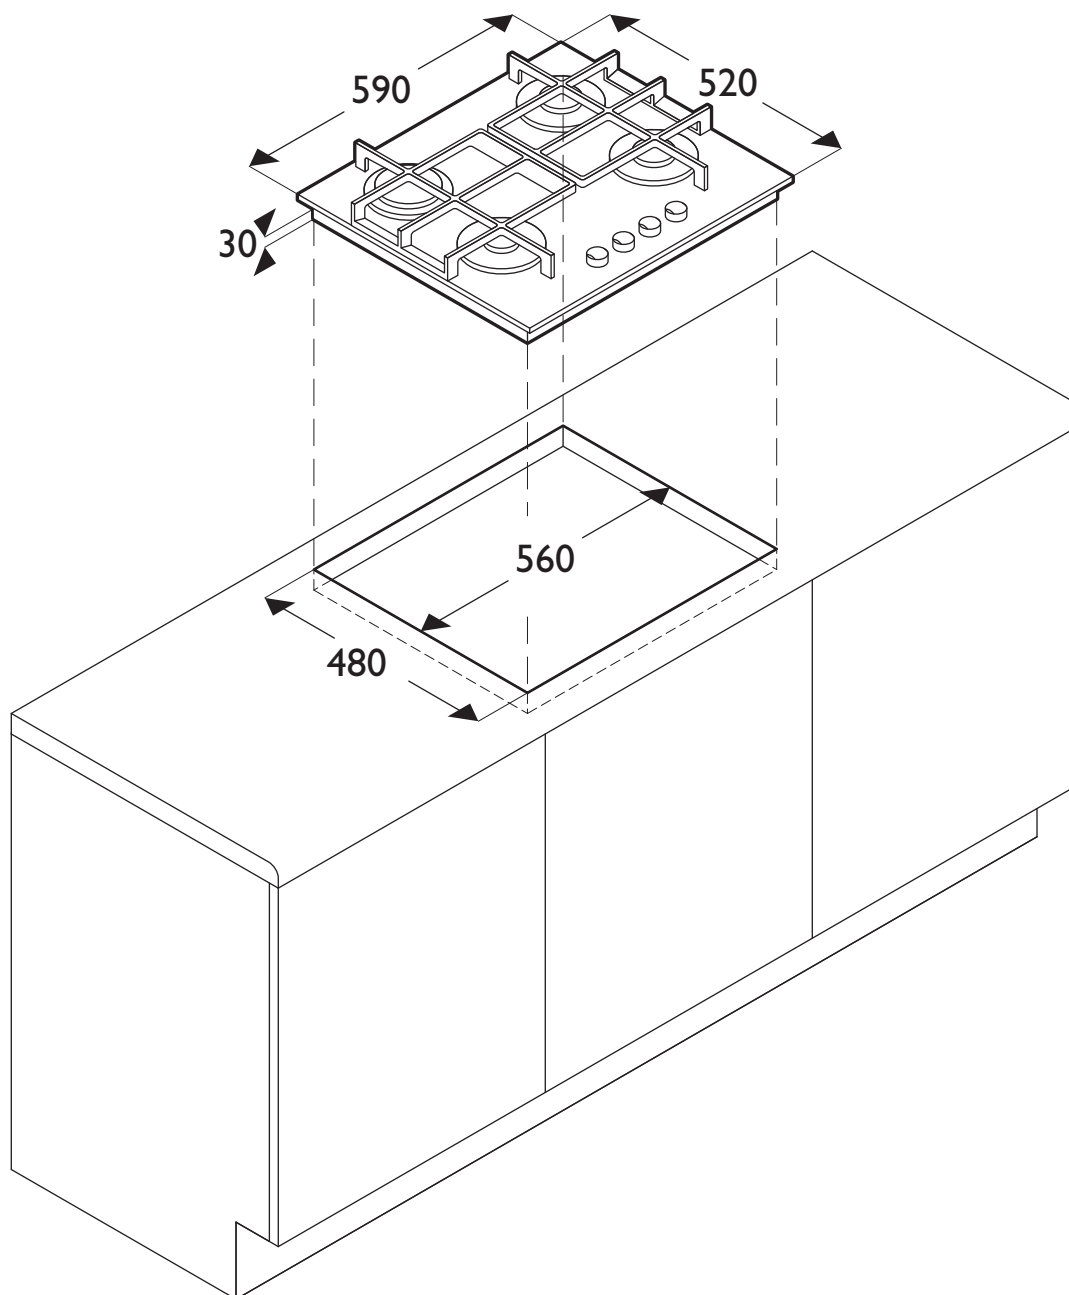

John Lewis compact oven and microwave JLBIC02

All dimensions are in millimetres

John Lewis 60cm gas hob JLBIGH602

All dimensions are in millimetres

John Lewis 70cm gas hob JLBIGH753

All dimensions are in millimetres

John Lewis 70cm gas ceramic hob JLBIGGH755

All dimensions are in millimetres

John Lewis four-burner gas hob JLBIGGH605

All dimensions are in millimetres

John Lewis fast-heat ceramic hob JLBICH601

All dimensions are in millimetres

* Installation space

John Lewis fast-heat ceramic hob JLBICH605

All dimensions are in millimetres

* Installation space

John Lewis induction ceramic hob JLBIIH603

All dimensions are in millimetres

* Installation space