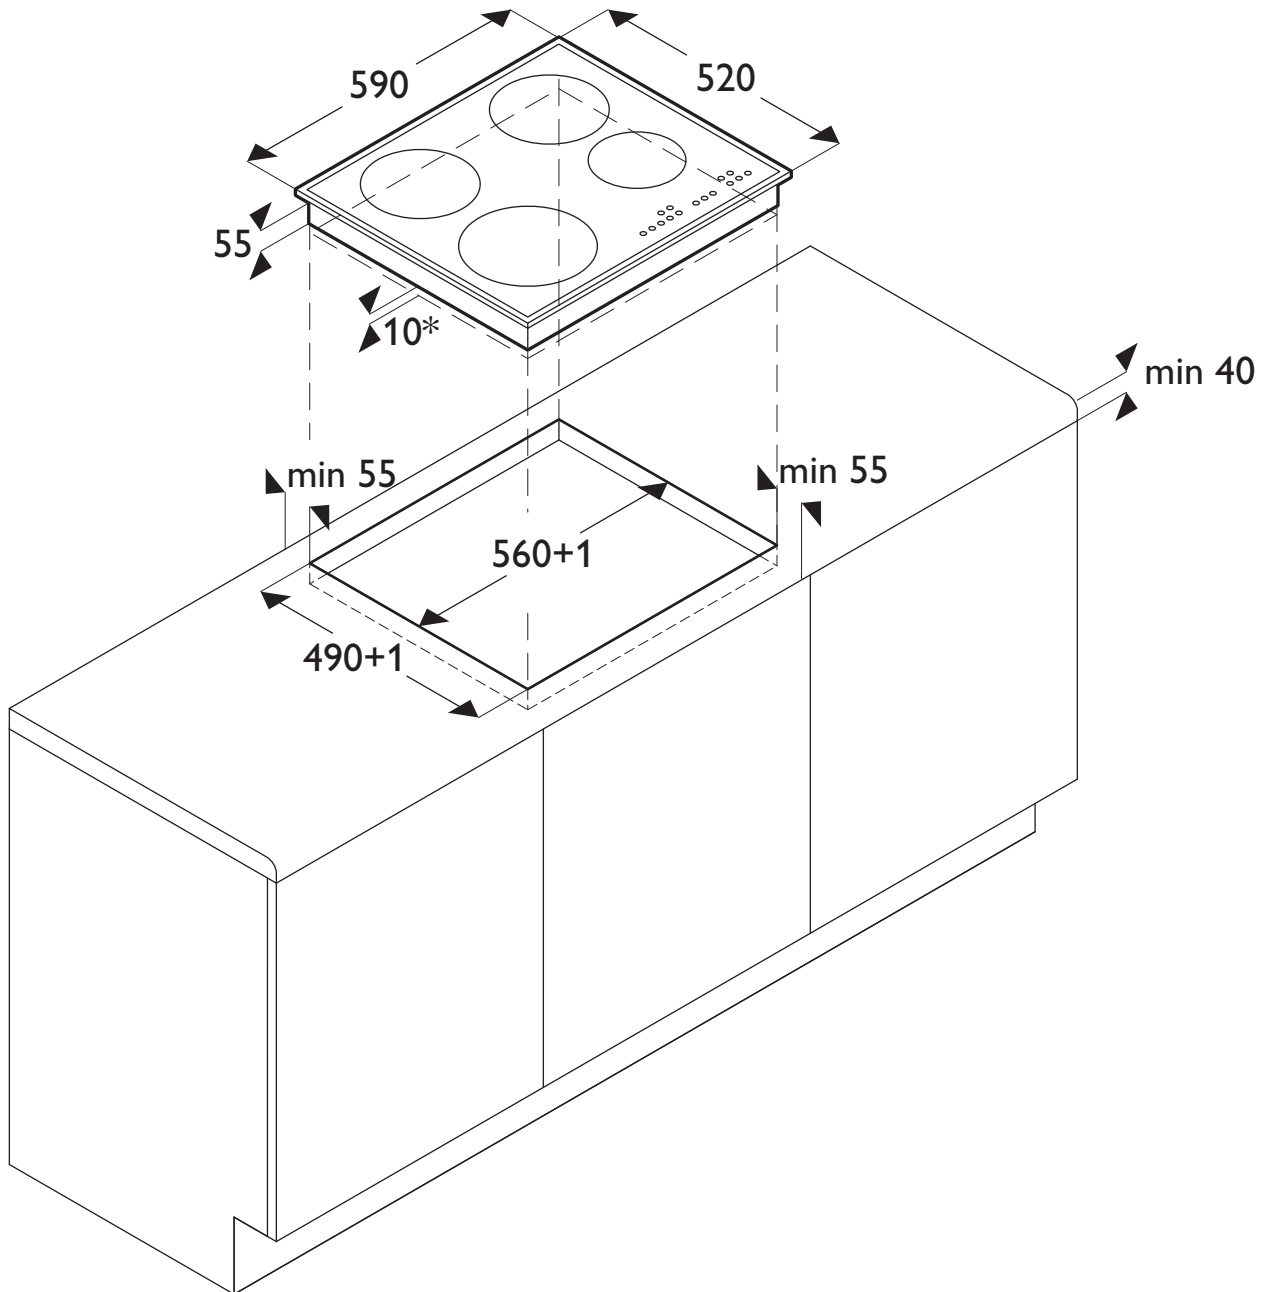

* Installation space

John Lewis fast-heat ceramic hob JLBICH605

All dimensions are in millimetres

* Installation space

John Lewis induction ceramic hob JLBIIH603

All dimensions are in millimetres

* Installation space

John Lewis multi-pan induction ceramic hob JLBIIH804

All dimensions are in millimetres

* Installation space

John Lewis built-under larder fridge JLBIUCL04

All dimensions are in millimetres

John Lewis built-under freezer JLBIUCF05