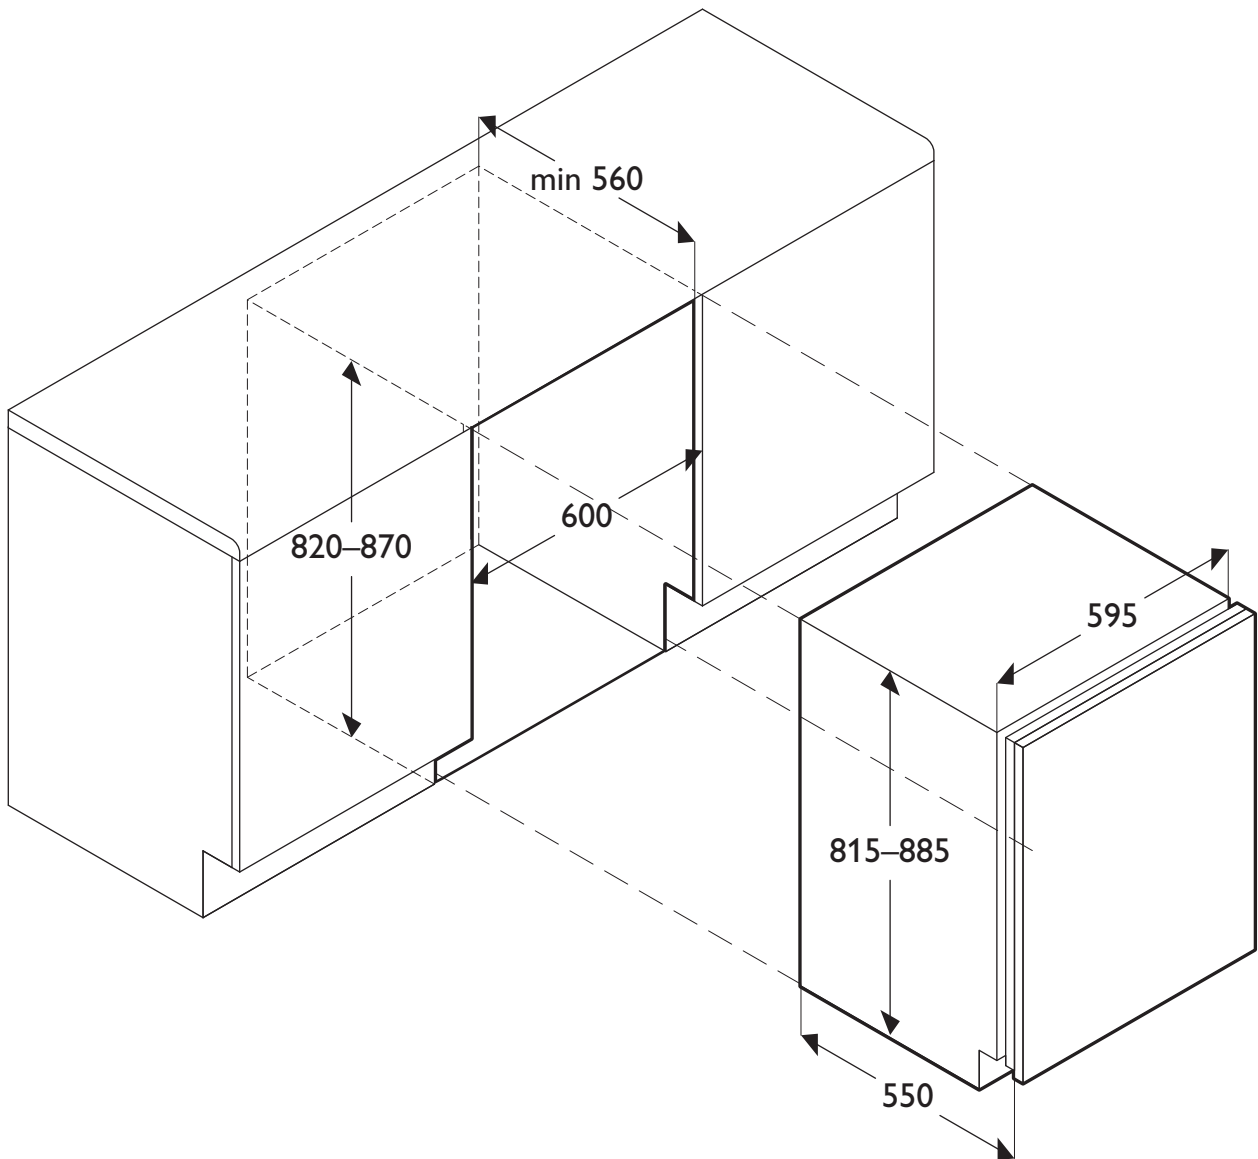

* Installation space

John Lewis fast-heat ceramic hob JLBICH605

All dimensions are in millimetres

* Installation space

John Lewis induction ceramic hob JLBIIH603

All dimensions are in millimetres

* Installation space

John Lewis multi-pan induction ceramic hob JLBIIH804

All dimensions are in millimetres

* Installation space

John Lewis built-under larder fridge JLBIUCL04

All dimensions are in millimetres

John Lewis built-under freezer JLBIUCF05

All dimensions are in millimetres

John Lewis larder fridge JLBILIC06

All dimensions are in millimetres

John Lewis tall upright freezer JLBIFIC04

All dimensions are in millimetres

John Lewis tall fridge-freezer JLBIF1806