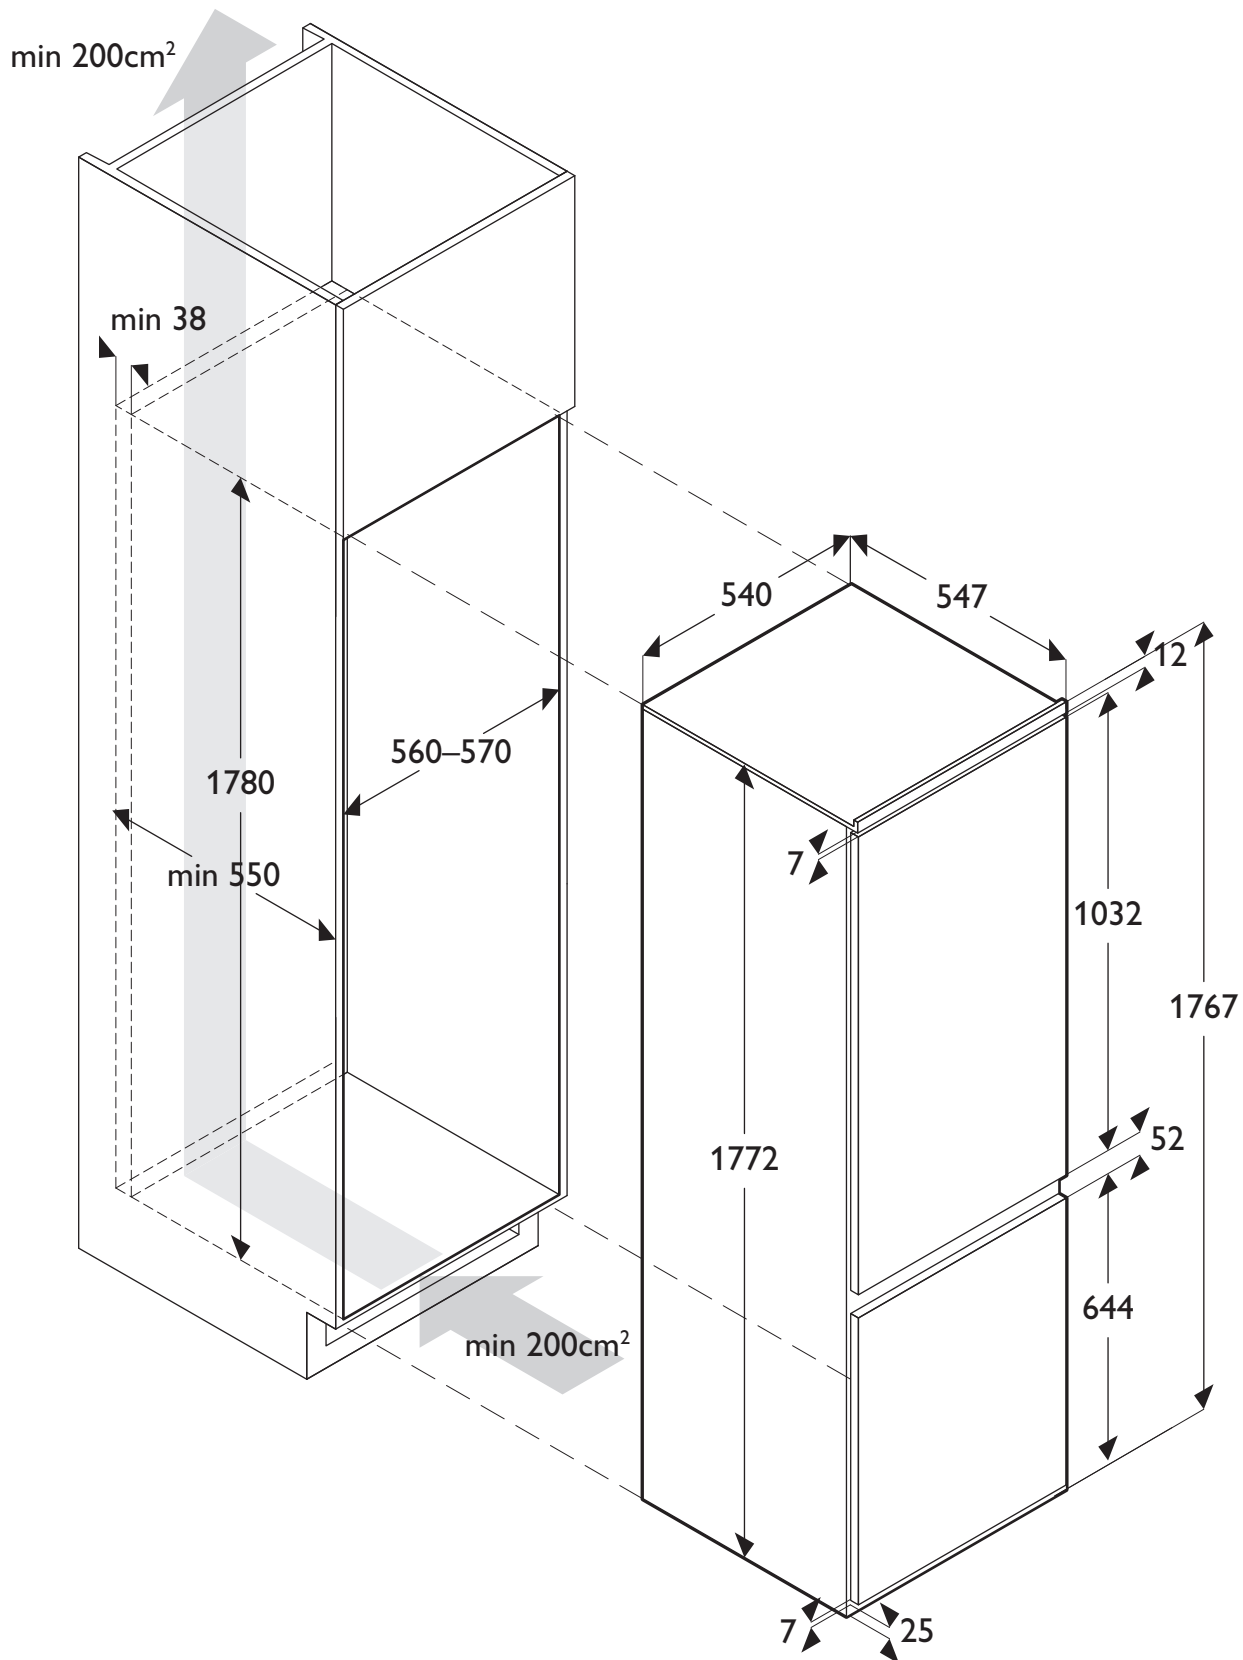

John Lewis multi-pan induction ceramic hob JLBIIH804

All dimensions are in millimetres

* Installation space

John Lewis built-under larder fridge JLBIUCL04

All dimensions are in millimetres

John Lewis built-under freezer JLBIUCF05

All dimensions are in millimetres

John Lewis larder fridge JLBILIC06

All dimensions are in millimetres

John Lewis tall upright freezer JLBIFIC04

All dimensions are in millimetres

John Lewis tall fridge-freezer JLBIF1806

All dimensions are in millimetres

John Lewis tall fridge-freezer JLBIF1805

All dimensions are in millimetres

John Lewis integrated dishwasher JLBIDW1202

All dimensions are in millimetres

John Lewis integrated slim-line dishwasher JLBIDW902

All dimensions are in millimetres

John Lewis integrated washing machine JLBIWM1402

All dimensions are in millimetres