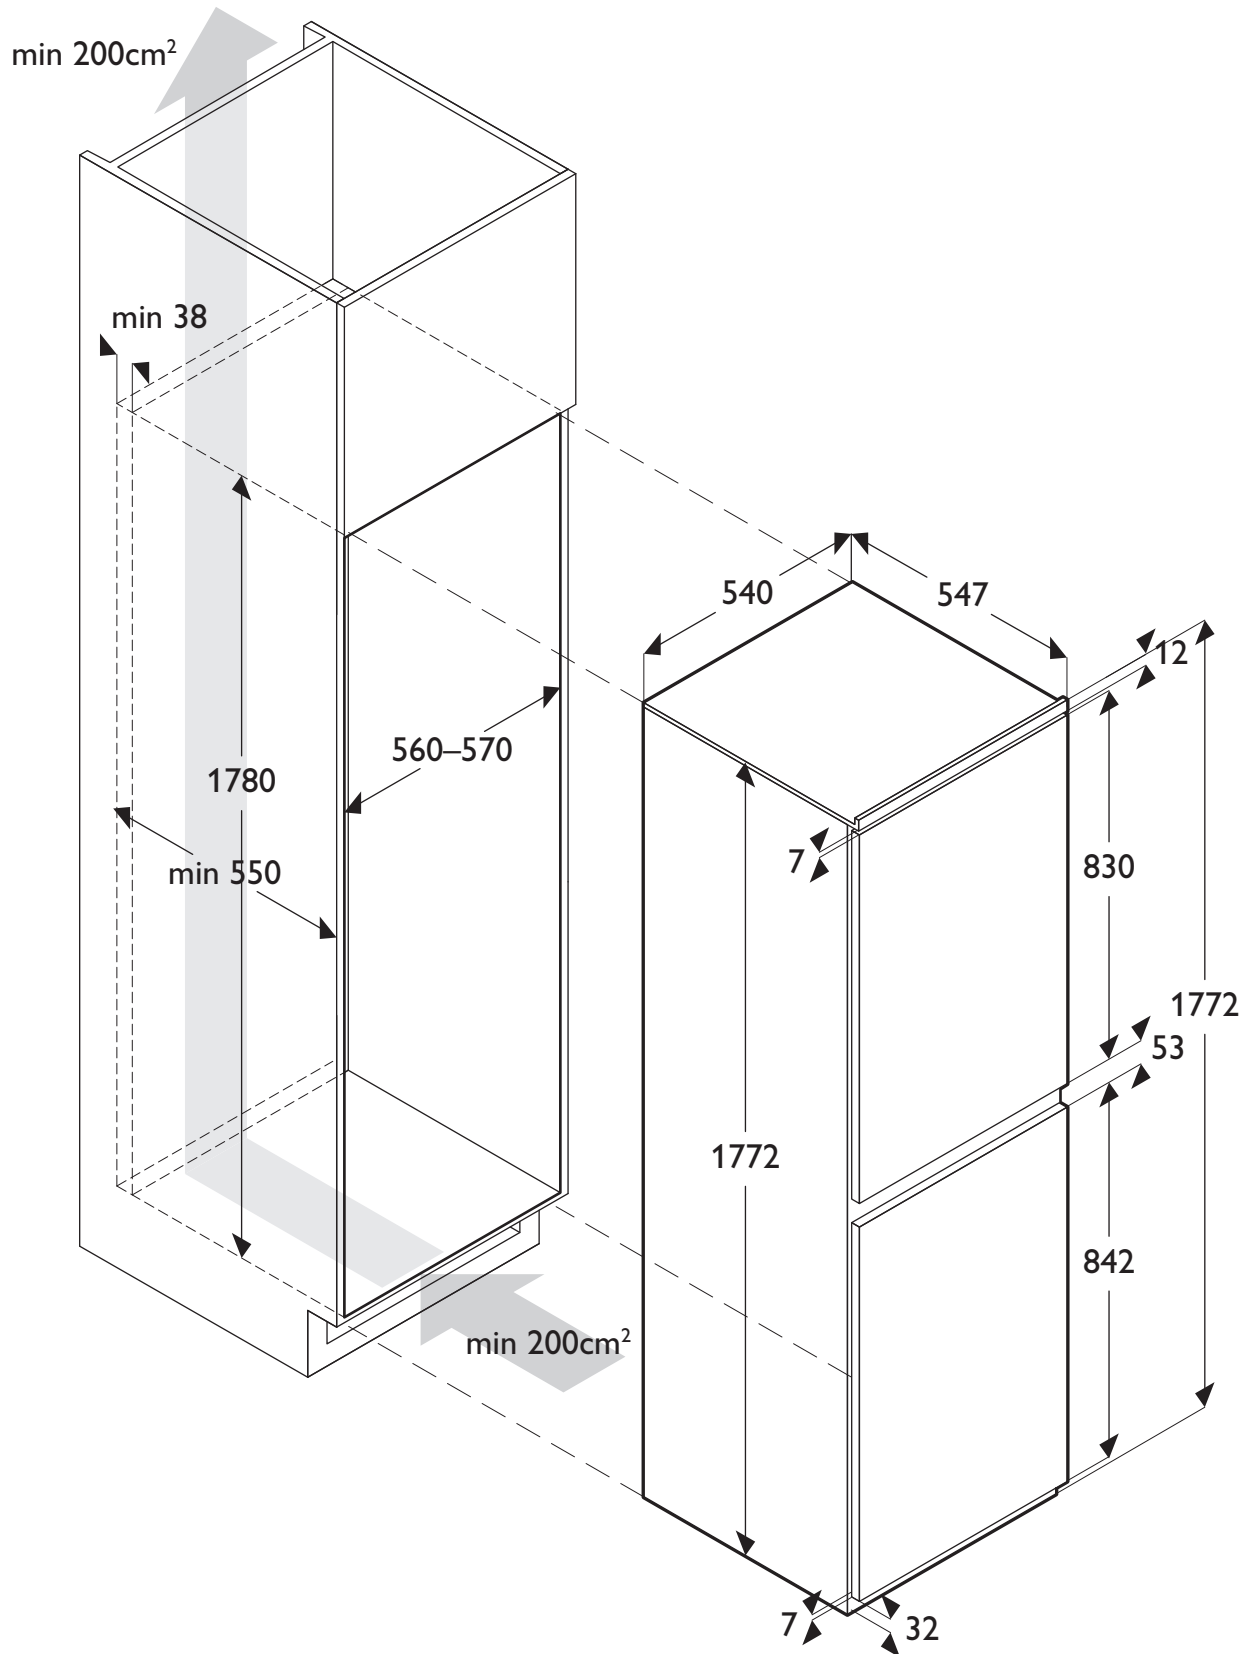

All dimensions are in millimetres

John Lewis larder fridge JLBILIC06

All dimensions are in millimetres

John Lewis tall upright freezer JLBIFIC04

All dimensions are in millimetres

John Lewis tall fridge-freezer JLBIF1806

All dimensions are in millimetres

John Lewis tall fridge-freezer JLBIF1805

All dimensions are in millimetres

John Lewis integrated dishwasher JLBIDW1202

All dimensions are in millimetres

John Lewis integrated slim-line dishwasher JLBIDW902

All dimensions are in millimetres

John Lewis integrated washing machine JLBIWM1402

All dimensions are in millimetres