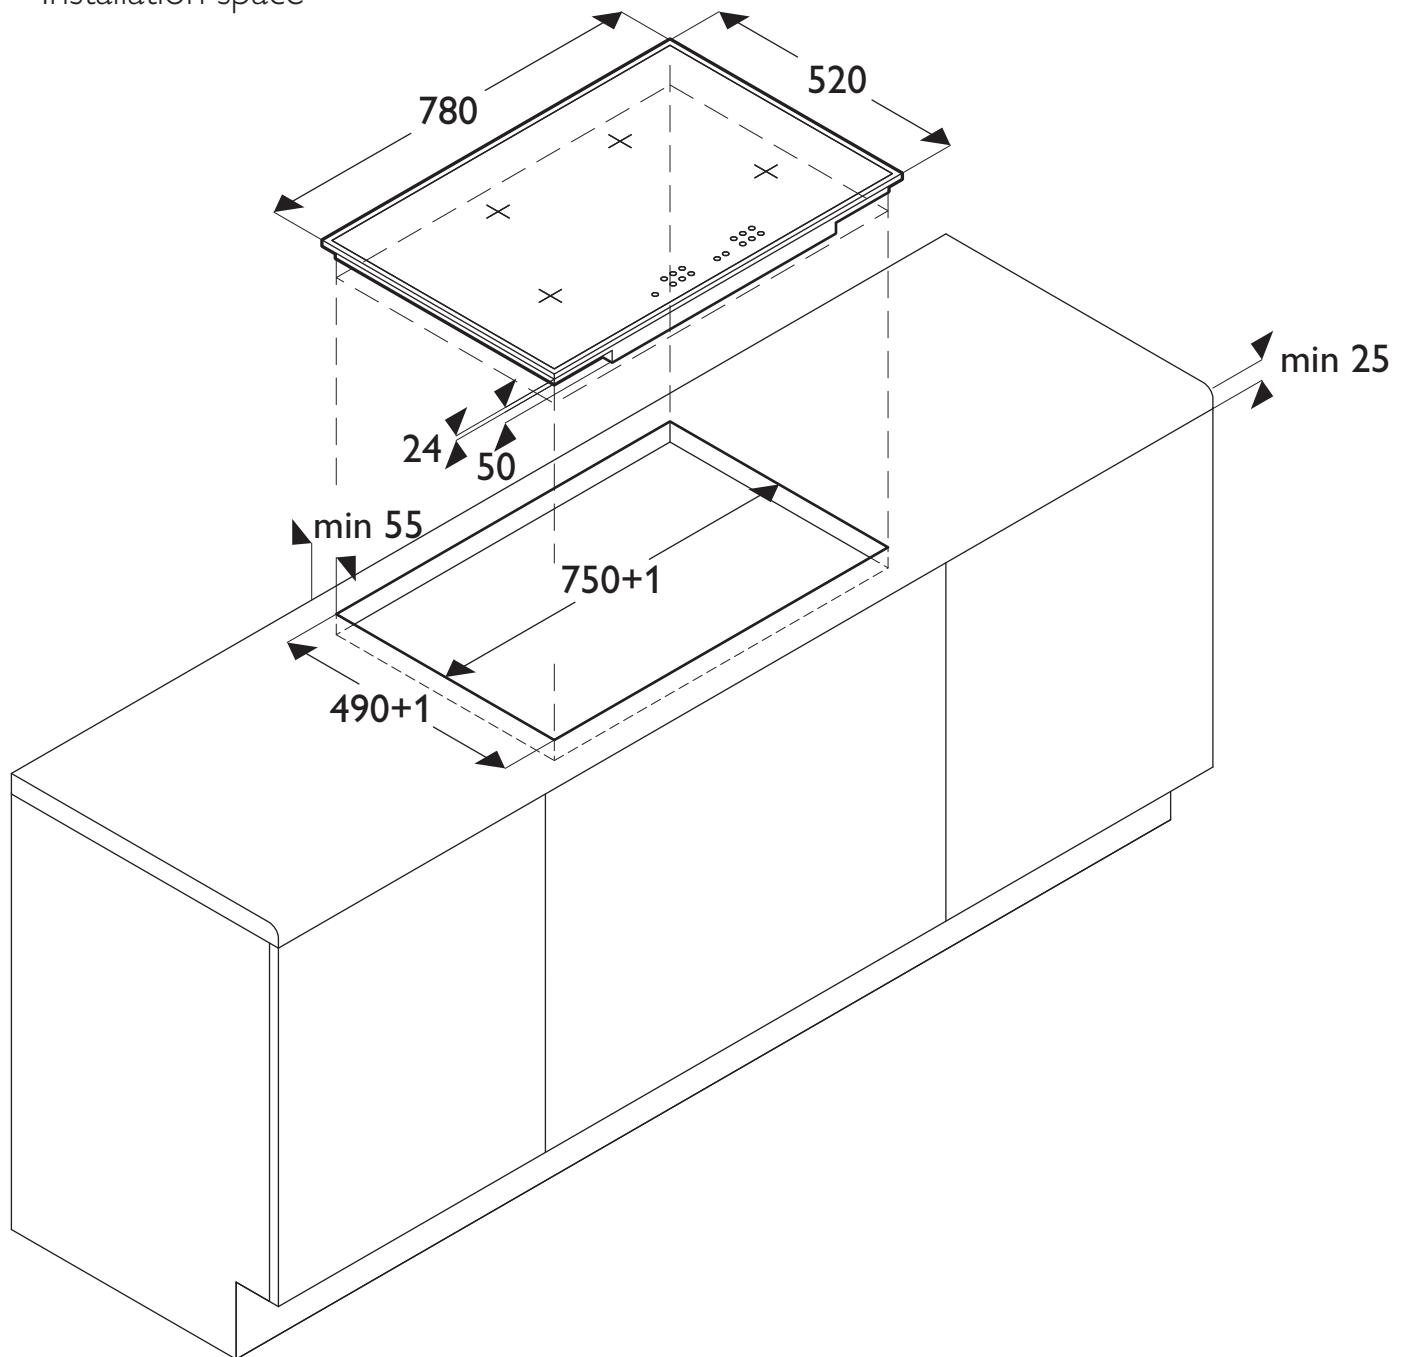

* Installation space

John Lewis fast-heat ceramic hob JLBICH605

All dimensions are in millimetres

* Installation space

John Lewis induction ceramic hob JLBIIH603

All dimensions are in millimetres

* Installation space

John Lewis multi-pan induction ceramic hob JLBIIH804

All dimensions are in millimetres

* Installation space

John Lewis built-under larder fridge JLBIUCL04

All dimensions are in millimetres

John Lewis built-under freezer JLBIUCF05