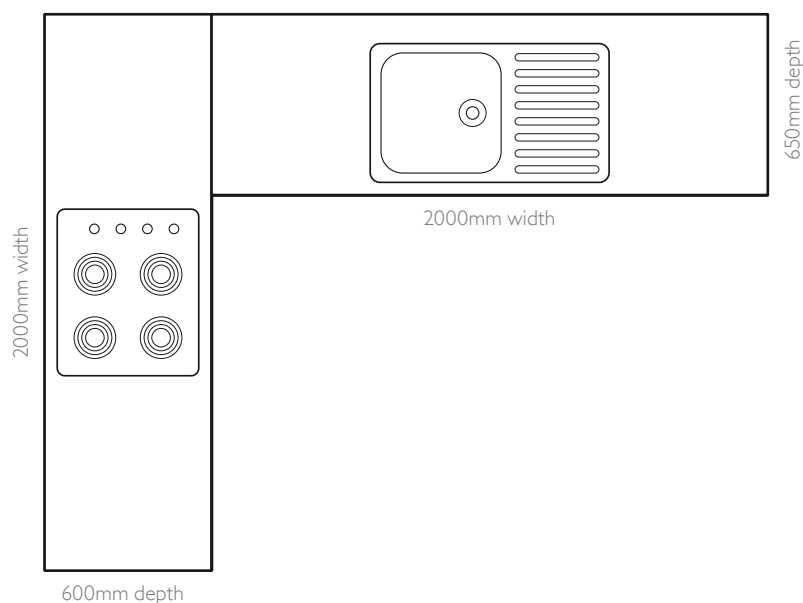

Worktop prices

	Prices per linear metre from (600x1000mm)	Worktop material only for above measurements *	Additional fitting costs – joints, sink and hob cut outs, finishing exposed ends etc **
Duropol laminate	£62	£392	£392**
John Lewis bamboo	£112***	£797	£797**
Maia	£186***	£1,252	£1,252**
Minerva	***	£1,291	£1,291
John Lewis quartz	£240	*	£2,324
John Lewis granite	£270	*	£2,303
John Lewis wood	£250	£1,098	£1,098**
Corian	£346	*	£2,447
John Lewis glass	£569	*	£3,724

The above prices are for guidance only. We can provide many other features such as drainer grooves for undermounted sinks, upstands, wall cladding, socket cut outs, and worktop edge details.

* These worktops are delivered pre-fabricated with cut-outs already prepared. A templater will visit your home in advance to ensure accuracy of the measurements. We do not supply lengths of these materials without a templating and installation service.

** These worktops are delivered as blanks with joints, sink and hob cut-outs completed on-site.

*** These worktops are only supplied in pre-cut lengths

Please ask one of our Partners for more details about your requirements.

Accuracy We endeavour to provide accurate information and descriptions. Prices and details of services are genuinely believed to be to be correct at time of going to press, but may change. Although every effort is made to maintain accuracy, we regret we are unable to honour any incorrect prices or other details that may be printed. All sizes are approximate. © John Lewis 2015.

Please recycle this publication

KPG/2015/ALL

John Lewis Partnership
171 Victoria Street
London SW1E 5NN
www.johnlewis.com