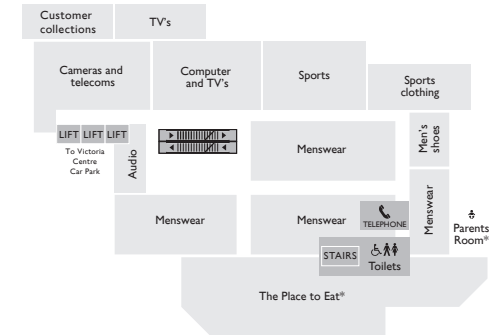

Customer collections

Why not drop off your shopping as you go then pick it up from Customer collections when you're ready to leave? Located on the Third floor, it's easily accessed via the lifts, escalators or staircase. For larger items and Collect by car, access is from the Victoria Centre car park, located by the Glasshouse Street exit.

Car parking

The Victoria Centre car park nearby, provides 2,800 parking spaces.

GROUND FLOOR

FIRST FLOOR

SECOND FLOOR

THIRD FLOOR

Car park **CP**
 Ground floor **G**
 First floor **1**
 Second floor **2**
 Third floor **3**
 Customer services *
 Seasonal **

Account enquiries* **2**
 Audio **3**

Baby advice* **1**
 Baby furniture and prams **1**
 Babywear **1**
 Bathroom accessories **2**

Beauty **1**
 Beds and bedroom furniture **2**
 Blinds **2**
 Books, children's **G**
 Boyswear **1**
 Cameras **3**
 Children's shoes **1**
 Childrenswear **1**
 China and glass **G**
 Christmas stationery** **2**
 Clocks **2**
 Clothscares **G**
 Computers **3**
 Customer collections* **3, CP**