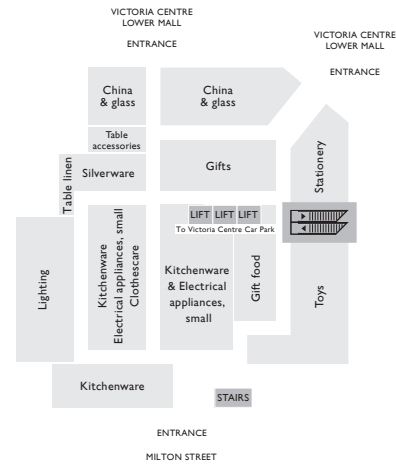

GROUND FLOOR