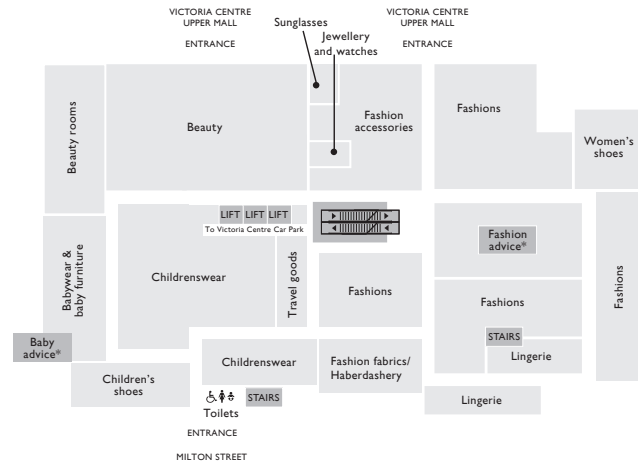

Customer collections

Why not drop off your shopping as you go then pick it up from Customer collections when you're ready to leave? Located on the Third floor, it's easily accessed via the lifts, escalators or staircase. For larger items and Collect by car, access is from the Victoria Centre car park, located by the Glasshouse Street exit.

Car parking

The Victoria Centre car park nearby, provides 2,800 parking spaces.

GROUND FLOOR

FIRST FLOOR

SECOND FLOOR

THIRD FLOOR

Car park **CP**
 Ground floor **G**
 First floor **1**
 Second floor **2**
 Third floor **3**
 Customer services *
 Seasonal **