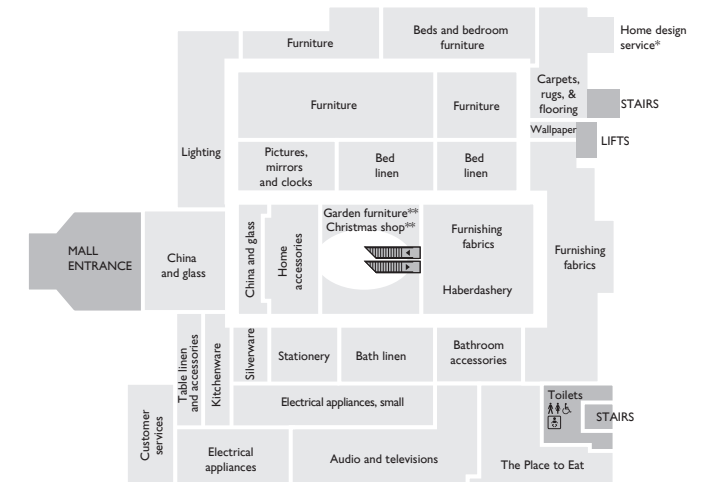

The widest possible choice

With around 80 types of television, hundreds of large electrical appliances and thousands of different furnishing fabrics – altogether we stock over 350,000 lines. From gloves to garden furniture, cots to computers, pots and pans to curtain poles, there's always a wide range to choose from, to suit most pockets.

Customer collections

Why not drop off your shopping as you go then pick it up when you're ready to leave, from Customer collections. This can be found on the Ground floor next to Men's fashion.

Standard delivery

GROUND FLOOR

FIRST FLOOR

Ground floor **G**
 First floor **1**
 Customer services *****
 Seasonal ******

Audio **1**

Babywear **G**

Bathroom accessories **1**

Beauty **G**

Beds and bedroom furniture **1**