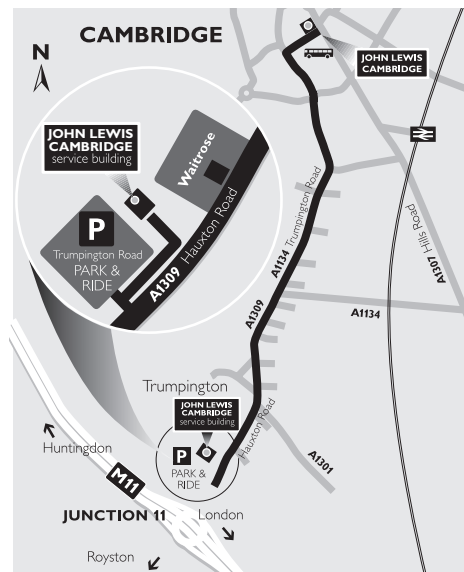

### How to get to Customer collections

Customer collections entrance is located in the Basement through the Men's fashion department.

The Customer service and collections point at Trumpington is situated at the Park and Ride site.