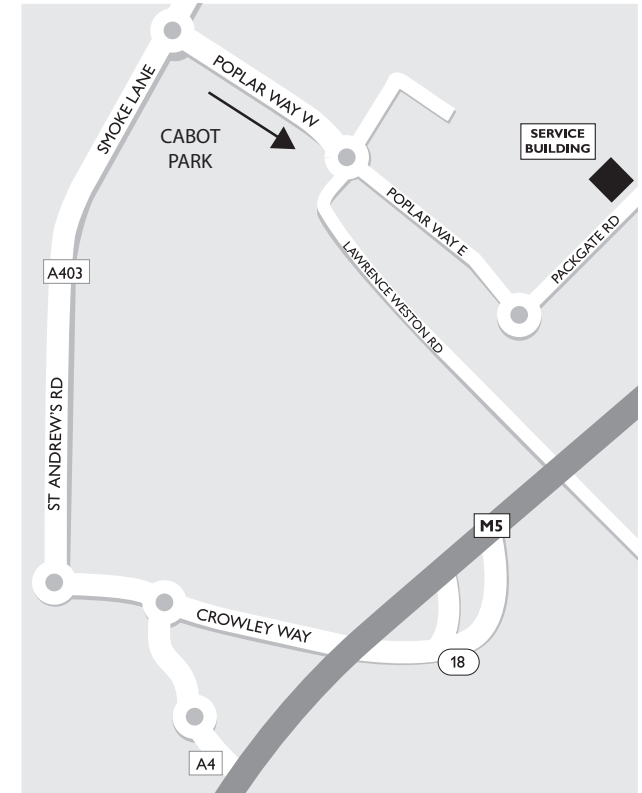

Collection from our Service Building

Some of our goods are stored at our service building from where they can be collected at:

Packgate Road
Cabot Park
Avonmouth
BS11 0YW

From the shop, take the south bound M5 and exit at junction 18, signposted for Avonmouth.