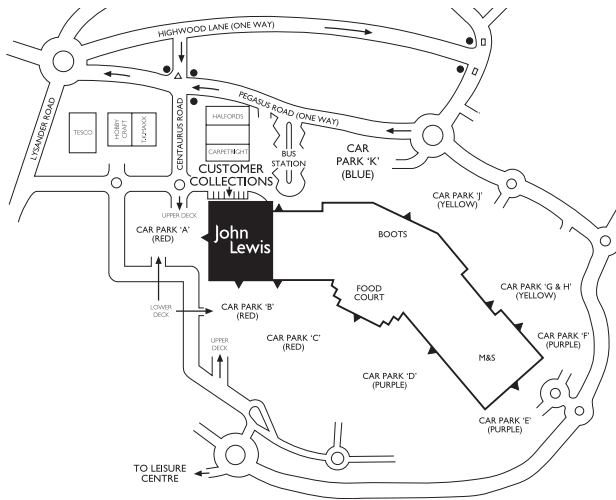

Leave it to us

Customer collections

When you're carrying loads of bags and boxes, shopping can be a real chore. So, why not drop your John Lewis shopping off and collect it later? Simply go to any till point, leave it with us and we'll take it to Customer collections for you to pick up when you're ready.

How to get to Customer collections

Access to Customer collections is from Centaurus Road.

Pedestrian access from within the shop is through Linens department (Ground floor).