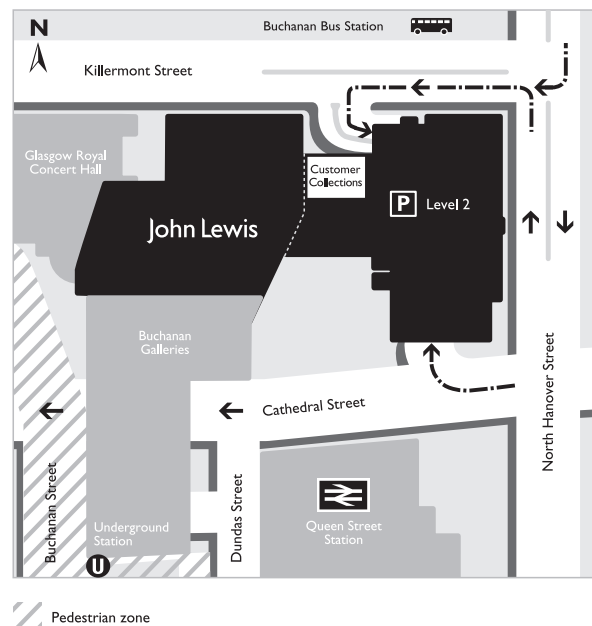

How to get to customer collections

Customer collections is on the Ground floor adjacent to the Menswear department. Access by car is via the Buchanan Galleries car park on the second floor beside the Killermont Street exit. If you are parked elsewhere you can enter the car park and follow the signs for John Lewis Customer collections. Your ticket will allow you to exit through the barrier to Customer collections free within 10 minutes of entering.