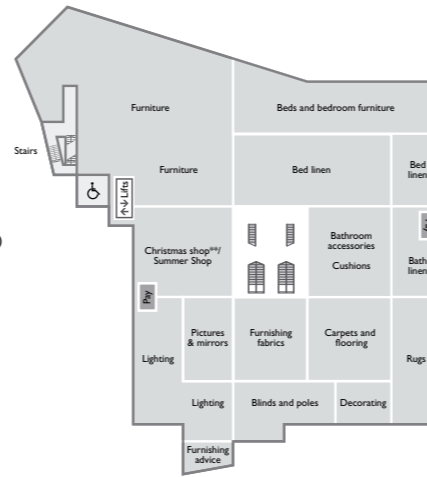

- Account enquires **1**
- Audio & TV **3**
- Baby advice **3**
- Babywear **3**
- Bags **1**
- Bath Linen **2**
- Bathroom accessories **2**
- Beauty **G**
- Beauty rooms **G**
- Bed linen **2**
- Beds and bedroom furniture **2**
- Blinds and poles **2**
- Carpets and flooring **2**
- Cash Machine **G**
- Children's fashion **3**
- China & glass **G**
- Clocks **G**
- Baby advice **3**
- Clothescare **G**
- Cushions **2**
- Decorating **2**
- Decorative accessories **G**
- Electrical appliances, large **G**
- Electrical appliances, small **G**
- Espresso bar **1**
- Fashions **1**
- Fashion accessories **1**
- Fashion advice **1**
- Fashion fabrics **1**
- Fitted kitchens **G**
- Furniture **2**

SECOND FLOOR