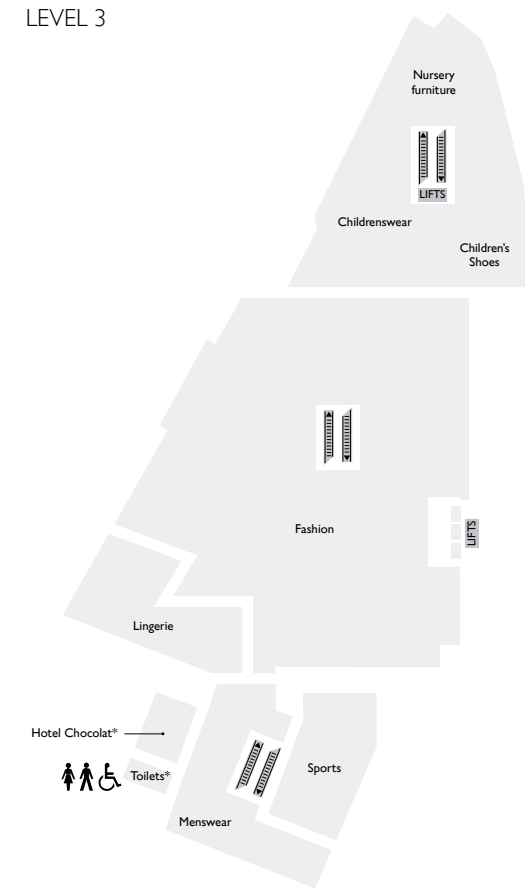

Customer collections

Why not drop off your shopping as you go then pick it up when you're ready to leave, from Customer collections. Customer collections is accessible via the Kitchenware exit on Level 1, directly across Little King Street.

LEVEL 4

LEVEL 5

- Level 0 0
- Level 1 1
- Level 2 2
- Level 3 3
- Level 4 4
- Level 5 5
- *Customer services
- **Seasonal

Account enquiries 5
Audio 1

Babywear 3
Bathroom accessories 1
Beds and bedroom furniture 4
Blinds 1
Bureau de Change* 5
Cameras 1
Carpets, rugs and flooring 0
Childrenswear 3
Children's shoes 3
China and glass 2
Christmas shop** 1