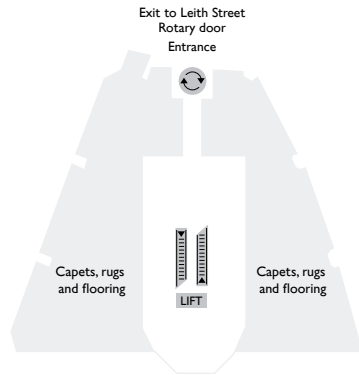

LEVEL 0

LEVEL 1

LEVEL 2

LEVEL 3

LEVEL 4

LEVEL 5

- Level 0 0
- Level 1 1
- Level 2 2
- Level 3 3
- Level 4 4
- Level 5 5
- *Customer services
- **Seasonal

Account enquiries 5
Audio 1

Babywear 3
Bathroom accessories 1
Beds and bedroom furniture 4
Blinds 1
Bureau de Change* 5
Cameras 1
Carpets, rugs and flooring 0
Childrenswear 3
Children's shoes 3
China and glass 2
Christmas shop** 1

Clarins Skin Spa 2
Clocks 2
Clothescare 1
Computers and telephones 1
Customer collections 1
Customer services 5
Electrical appliances, large, small 1
Export and VAT* 5
Fashion 3
Fashion accessories 2
Fashion fabrics 2

Fitted kitchens 1
Furnishing fabrics 1
Furniture 4
Garden furniture** 1
Gifts 2
Gift list 5
Gift wrapping service* 5
Haberdashery 2
Handbags 2
Home decorating 1
Hosiery 2

Jewellery 2
Kitchenware 1
Leather goods 2
Lighting 2
Linens 1
Lingerie 3
Menswear 3
Men's shoes 3
Mirrors and pictures 2

Needlework 2
Nursery furniture and prams 3
Parents' room* 3,4
Perfumery 2
Pictures 2
Public telephone 2,4
Restaurant*
Cocoa Bar-Café
Hotel Chocolat 3
Espresso Bar 4
The Place To Eat 4

Silverware 2
Sports 3
Stationery 2
Table linen 2
Televisions 1
Toilets 1,3,4 & 3

Toys and children's books 2
Travel goods 2
Watches 2
Women's shoes 2