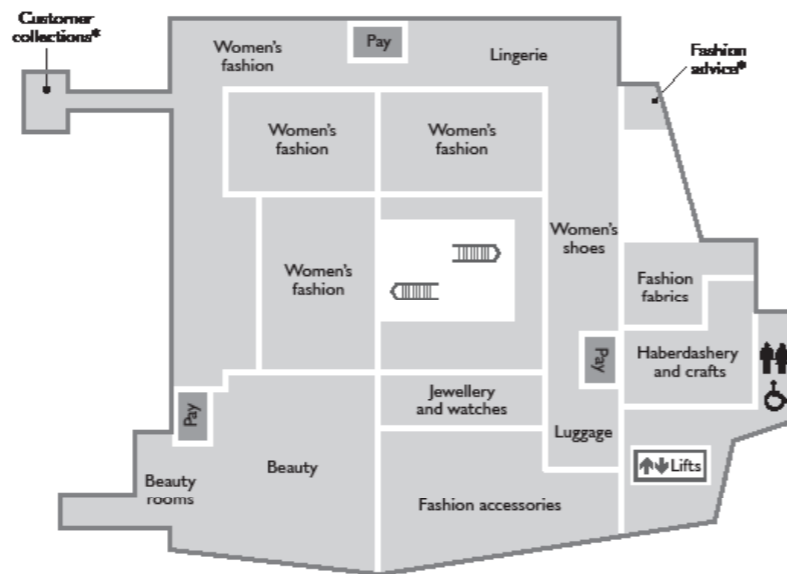

Ground floor **G**
First floor **1**
Second floor **2**
Third floor **3**
*Customer services
**Seasonal

- Audio and televisions **3**
- Babywear **3**
- Bathroom accessories **2**
- Beauty **G**
- Beds and bedroom furniture **2**
- Blinds **2**
- Carpets, rugs and flooring **2**
- Children's fashion **3**
- Children's shoes **3**
- China and glass **1**
- Christmas shop** **2**
- Clocks **2**
- Clothescare **1**
- Curtains **2**
- Customer collections* **G**
- Customer services* **G**
- Decorating **2**
- Electrical appliances, large **1**
- Electrical appliances, small **1**
- Export and tax-free shopping* **3**
- Fashion accessories **G**
- Fashion advice* **G**
- Fashion fabrics **G**
- Fitted kitchens* **1**
- Furnishing fabrics **2**
- Furniture **2**
- Garden furniture** **2**
- Gifts **1**
- Gift food **1**
- Gift List* **3**
- Gift wrapping service* **3**
- Haberdashery and crafts **G**
- Handbags **G**
- Hats, women's **G**
- Home design service* **2**
- Hosiery **G**
- Jewellery **G**
- Kitchenware **1**
- Kuoni **1**
- Lighting **2**
- Linens **2**
- Lingerie **G**
- Lingerie fitting advice* **G**
- Luggage **G**
- Men's fashion **1**
- Men's shoes **1**
- Nursery advice* **3**
- Nursery furniture and prams **3**
- Parent's room* ♀♂ **3**
- Partnership card services* **3**
- Pictures and mirrors **2**
- Restaurant*
  (The Place to Eat) **3**
- Schoolwear **3**
- Silverware **1**
- Sports **3**
- Stationery **1**
- Sunglasses **G**
- Table linen **1**
- Technical support* **3**
- Toilets* ♀♂ **G,1&3** ♀♂ **G,1,2&3**
- Towels **2**
- Toys **3**
- Watches **G**
- Women's fashion **G**
- Women's shoes **G**

GROUND FLOOR