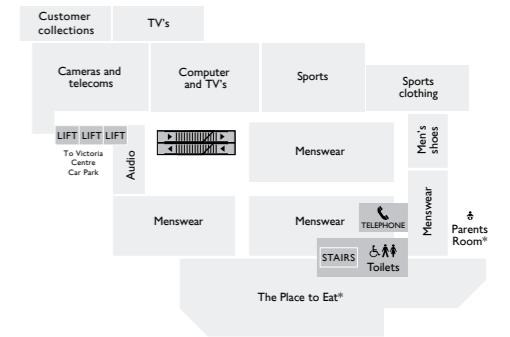

Customer collections

Why not drop off your shopping as you go then pick it up from Customer collections when you're ready to leave? Located on the Third floor, it's easily accessed via the lifts, escalators or staircase. For larger items and Collect by car, access is from the Victoria Centre car park, located by the Glasshouse Street exit.

GROUND FLOOR

FIRST FLOOR

SECOND FLOOR

THIRD FLOOR

- Car park **CP**
- Ground floor **G**
- First floor **1**
- Second floor **2**
- Third floor **3**
- *Customer services
- **Seasonal

- Account enquiries* **2**
- Audio **3**
- Baby advice* **1**
- Baby furniture and prams **1**
- Babywear **1**
- Bathroom accessories **2**