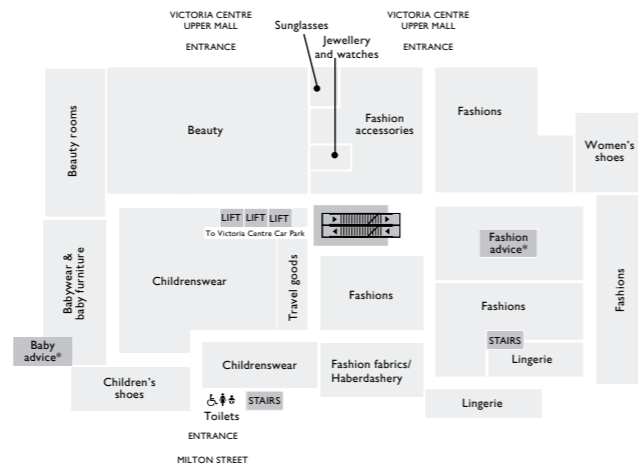

FIRST FLOOR