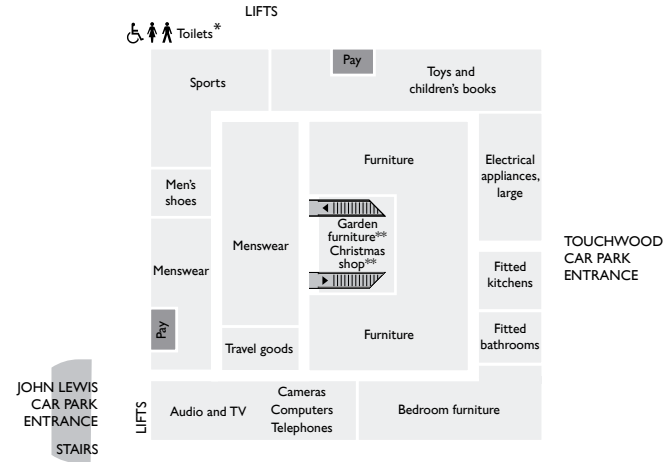

BASEMENT

GROUND FLOOR

FIRST FLOOR

Basement **B**
Ground floor **G**
First floor **1**
*Customer services
**Seasonal

Account enquiries* **1**
Audio **B**
Babywear **1**
Bathroom accessories **G**
Beds and bedroom furniture **B**
Blinds **G**
Books **G**

Cameras **B**
Childrenswear **1**
Children's shoes **1**
China and glass **G**
Christmas shop** **B**
Clarins Skin Spa **1**
Clocks **G**
Clothescare **G**
Computers and telephones **B**
Customer collections* **G**
Electrical appliances, large **B**
Electrical appliances, small **G**
Export and VAT* **1**

Fashion accessories **1**
Fashion fabrics **G**
Fashions **1**
Fitted bathrooms **B**
Fitted kitchens **B**
Floor coverings **G**
Furnishing fabrics **G**
Furniture **B**
Garden furniture** **B**
Gifts **G**
Gift List* **1**
Gift wrapping **1**

Haberdashery **G**
Handbags **1**
Hats, women's **1**
Home decorating **G**
Home design services* **G**
Hosiery **1**
Jewellery **1**
Kitchenware **G**
Leather goods **G**
Lighting **G**
Linens **G**
Lingerie **1**
Lost property* **1**

Menswear **B**
Men's shoes **B**
Mirrors and pictures **G**
Needlework **G**
Nursery furniture and prams **1**
Parent's room* ♿ **1**
Perfumery **1**
Public telephones* **G&1**
Restaurant*
The Place to Eat **1**
Joe and the Juice **G**

Schoolwear **1**
Silverware **G**
Sports **B**
Stationery **G**
Sunglasses **1**
Telephones **B**
Televisions **B**
Toiletries **1**
Toilets* ♿♿♿♿♿ **B,G&1**
Toys and children's books **B**
Travel goods **B**
Watches **1**
Women's shoes **1**