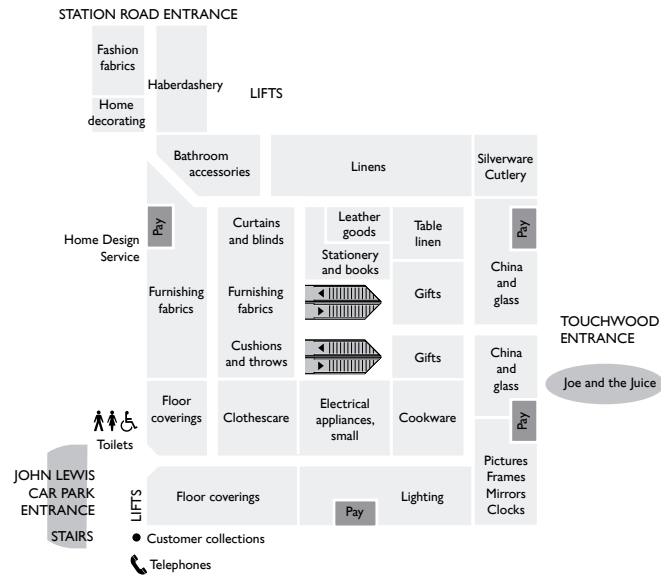

GROUND FLOOR