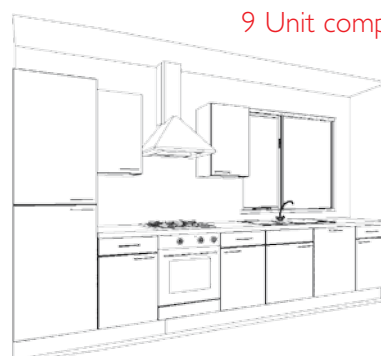

John Lewis

Fitted Kitchens

John Lewis
special buy

Shaker Natural Oak

Available in:

Shaker
Natural Oak

Shaker Ivory
(see front
cover image)

- Contemporary or traditional styles
- Choice of handles*
- 19mm Cabinet with Blum Soft Close Hinges
- 5 Year guarantee
- Available for delivery within 6 weeks.

* Not all handles shown in photography are available as part of this offer.

9 Unit comparison **£2,321**

600mm Appliance housing
500mm Base unit
600mm Built under oven unit

500mm Base unit
600mm Sink base unit
600mm Appliance door

500mm Base unit
600mm Wall unit
500mm Wall unit

Contemporary Gloss White

Available in:

Contemporary
Gloss White

Contemporary
Natural Oak

14 Unit comparison £3,564

- | | | |
|-----------------------------|----------------------|-----------------|
| 600mm Appliance housing | 500mm Base unit | 500mm Wall unit |
| 500mm Base unit | 600mm Sink base unit | 500mm Wall unit |
| 600mm Built under oven unit | 600mm Appliance door | 600mm Wall unit |
| 600mm Base unit | 600mm Base unit | 600mm Wall unit |
| 1000mm Corner base unit | 400mm Wall unit | 600mm Wall unit |