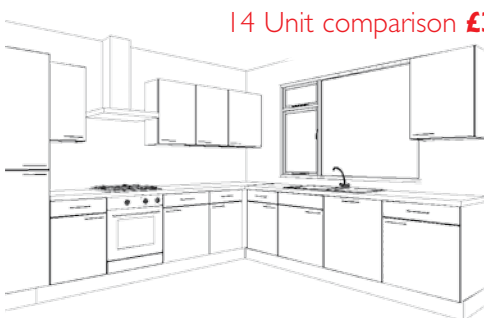

* Not all handles shown in photography are available as part of this offer.

9 Unit comparison **£2,321**

600mm Appliance housing
500mm Base unit
600mm Built under oven unit

500mm Base unit
600mm Sink base unit
600mm Appliance door

500mm Base unit
600mm Wall unit
500mm Wall unit

Contemporary Gloss White

Available in:

Contemporary
Gloss White

Contemporary
Natural Oak

14 Unit comparison £3,564

- | | | |
|-----------------------------|----------------------|-----------------|
| 600mm Appliance housing | 500mm Base unit | 500mm Wall unit |
| 500mm Base unit | 600mm Sink base unit | 500mm Wall unit |
| 600mm Built under oven unit | 600mm Appliance door | 600mm Wall unit |
| 600mm Base unit | 600mm Base unit | 600mm Wall unit |
| 1000mm Corner base unit | 400mm Wall unit | 600mm Wall unit |

19 Unit comparison £5,673

- | | | |
|--------------------|----------------------|------------------------------|
| 600mm Oven housing | 1000mm Corner unit | 1000mm Base unit |
| 1000mm Base unit | 600mm Sink base unit | 500mm Base unit |
| 600mm Base unit | 600mm Appliance door | 600mm Appliance housing unit |
| 600mm Base unit | 1000mm Corner unit | 500mm Wall unit |
| | | 400mm Wall unit |
| | | 500mm Wall unit |
| | | 600mm Corner wall unit |
| | | 600mm Wall unit |
| | | 500mm Wall unit |
| | | 1000mm Wall unit |
| | | 500mm Wall unit |