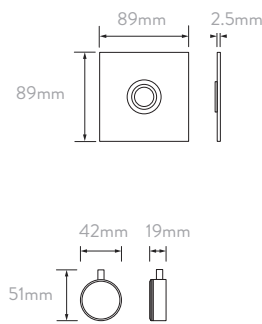

AQUALISA

INFS4

INFINIA™ with adjustable kit & wall drencher – Gravity Pumped

CONTROLLER

REMOTE

RAIL SYSTEM

QUARTZ™ VALVE - GRAVITY PUMPED

DIVERTER

DRENCHER HEAD

WALL MOUNTED ROUND ARM

SHOWER HEAD