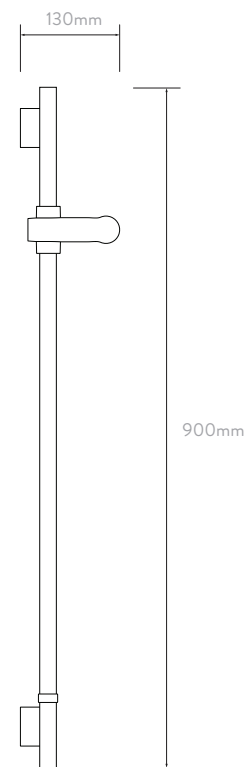

AQUALISA

INFS4

INFINIA™ with adjustable kit & wall drencher – Gravity Pumped

CONTROLLER

REMOTE

RAIL SYSTEM

QUARTZ™ VALVE - GRAVITY PUMPED

DIVERTER

DRENCHER HEAD

WALL MOUNTED ROUND ARM

SHOWER HEAD