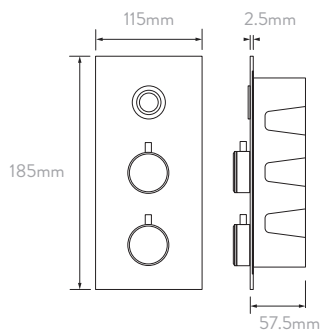

AQUALISA

INFS4

INFINIA™ with adjustable kit & wall drencher – Gravity Pumped

CONTROLLER