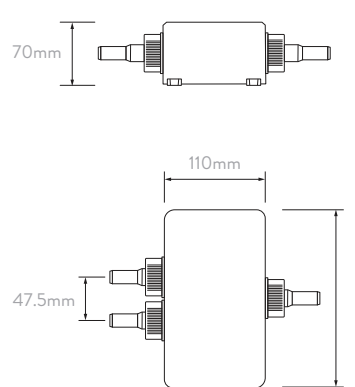

DRENCHER HEAD

WALL MOUNTED ROUND ARM

SHOWER HEAD