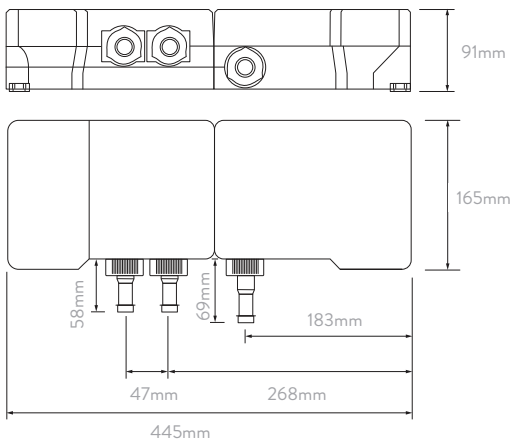

QUARTZ™ VALVE - GRAVITY PUMPED