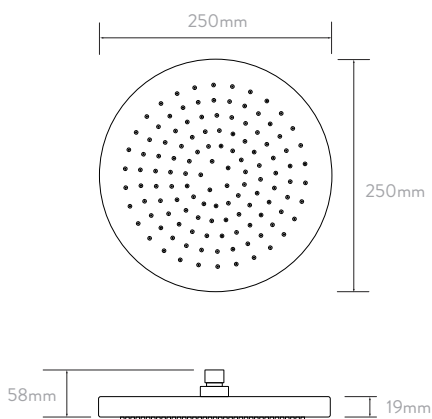

AQUALISA

INFS4

INFINIA™ with adjustable kit & wall drencher – Gravity Pumped

CONTROLLER

REMOTE

RAIL SYSTEM

QUARTZ™ VALVE - GRAVITY PUMPED

DIVERTER

DRENCHER HEAD

WALL MOUNTED ROUND ARM

SHOWER HEAD