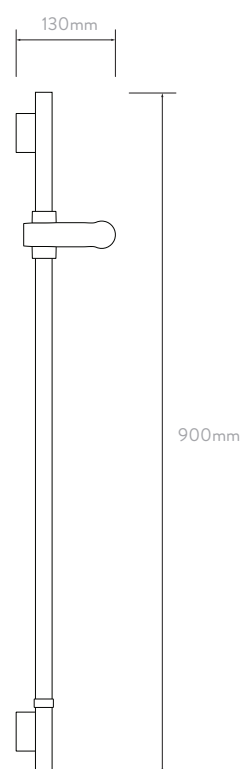

AQUALISA

INFS1

INFINIA™ with adjustable kit – HP/Combi

CONTROLLER

REMOTE

RAIL SYSTEM

QUARTZ™ VALVE - HP/COMBI

SHOWER HEAD

WALL OUTLET

SMOOTH HOSE