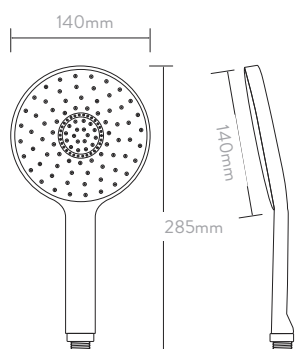

AQUALISA

INFS1

INFINIA™ with adjustable kit – HP/Combi

CONTROLLER

REMOTE

RAIL SYSTEM

QUARTZ™ VALVE - HP/COMBI

SHOWER HEAD

WALL OUTLET

SMOOTH HOSE