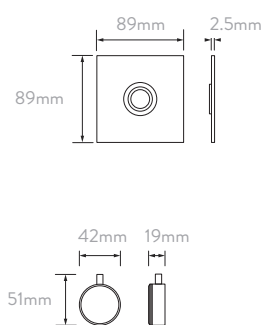

AQUALISA

INFS1

INFINIA™ with adjustable kit – HP/Combi

CONTROLLER

REMOTE

RAIL SYSTEM

QUARTZ™ VALVE - HP/COMBI

SHOWER HEAD