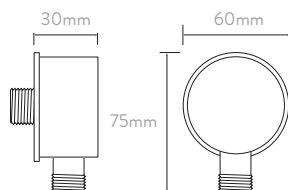

WALL OUTLET