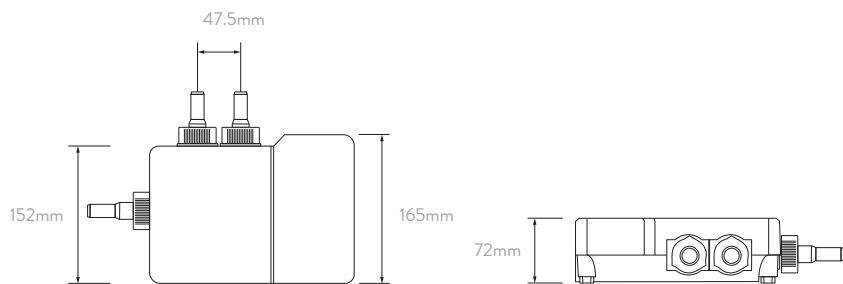

AQUALISA

INFS1

INFINIA™ with adjustable kit – HP/Combi

CONTROLLER

REMOTE

RAIL SYSTEM

QUARTZ™ VALVE - HP/COMBI

SHOWER HEAD

WALL OUTLET

SMOOTH HOSE