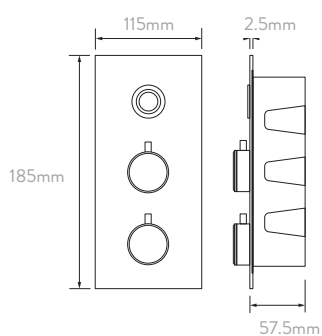

AQUALISA

INFS1

INFINIA™ with adjustable kit – HP/Combi

CONTROLLER

REMOTE

RAIL SYSTEM

QUARTZ™ VALVE - HP/COMBI

SHOWER HEAD