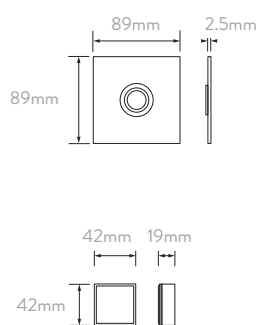

AQUALISA

INFS5

INFINIA™ with handshower & wall fixed head – HP/Combi

CONTROLLER

REMOTE

HAND SHOWER

QUARTZ™ VALVE - HP/COMBI

DIVERTER

SMOOTH HOSE

DRENCHER HEAD

WALL MOUNTED SQUARE ARM