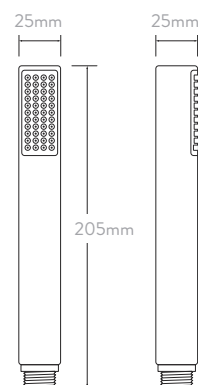

HAND SHOWER