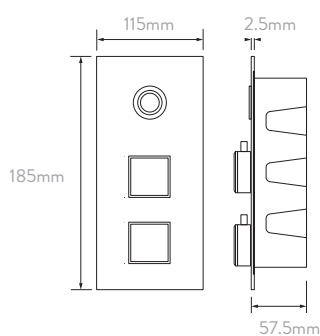

AQUALISA

INFS5

INFINIA™ with handshower & wall fixed head – HP/Combi

CONTROLLER