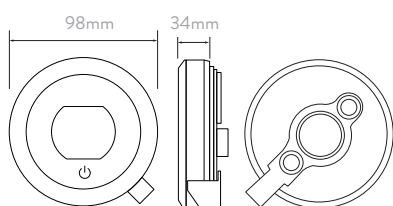

AQUALISA

QES5

AQUALISA Q™ EDITION

with handshower & wall drencher – HP/Combi

CONTROLLER