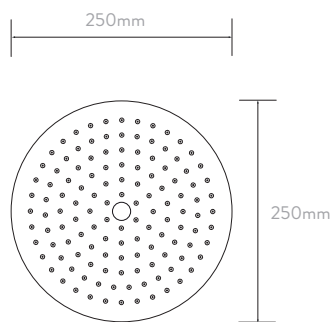

DIVERTER

DRENCHER HEAD

WALL MOUNTED ROUND ARM

SMOOTH HOSE