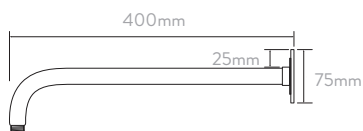

AQUALISA

QES5

AQUALISA Q™ EDITION

with handshower & wall drencher – HP/Combi

CONTROLLER

REMOTE

HAND SHOWER

QUARTZ™ VALVE - HP/COMBI

DIVERTER

DRENCHER HEAD

WALL MOUNTED ROUND ARM

SMOOTH HOSE