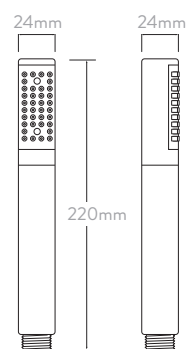

HAND SHOWER