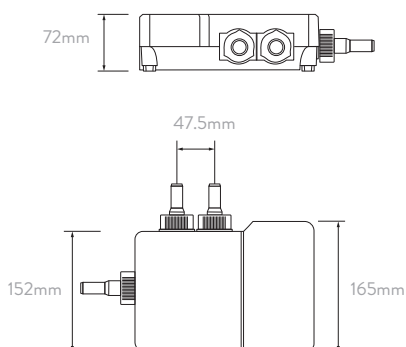

DIVERTER

DRENCHER HEAD

WALL MOUNTED ROUND ARM

SMOOTH HOSE