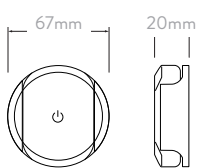

AQUALISA

QES5

AQUALISA Q™ EDITION

with handshower & wall drencher – HP/Combi

CONTROLLER

REMOTE

HAND SHOWER

QUARTZ™ VALVE - HP/COMBI

DIVERTER

DRENCHER HEAD

WALL MOUNTED ROUND ARM

SMOOTH HOSE