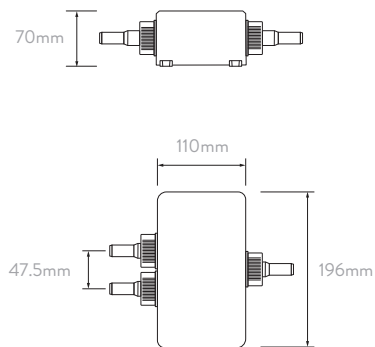

DIVERTER

DRENCHER HEAD

WALL MOUNTED ROUND ARM

SMOOTH HOSE