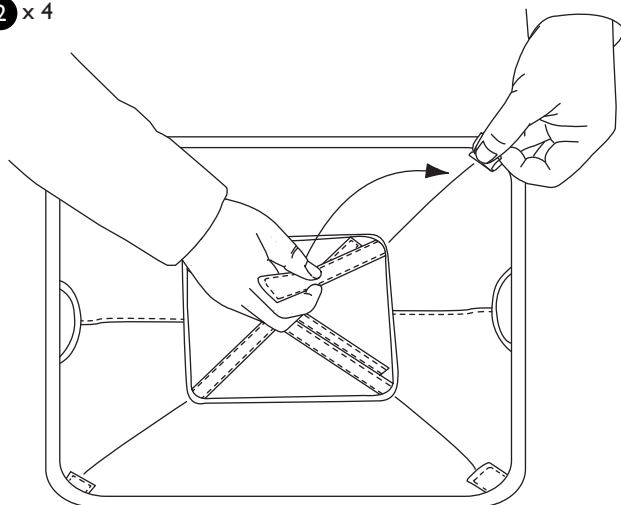

BAMBOO RIM STORAGE BASKET

USER GUIDE

Product Code:

57075202
57075203
57075205
57075212
57075213
57075214

Fittings and parts

Step by step assembly instructions

1

2 x 4