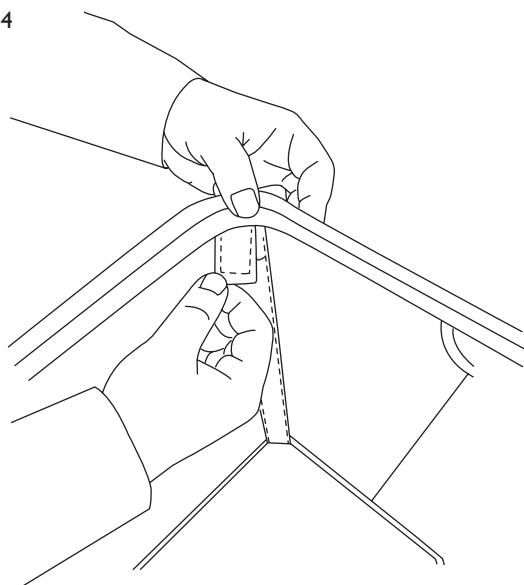

BAMBOO RIM STORAGE BASKET

USER GUIDE

Product Code:

57075202
57075203
57075205
57075212
57075213
57075214

Fittings and parts

Step by step assembly instructions

1

2 x 4

3 x 4

4