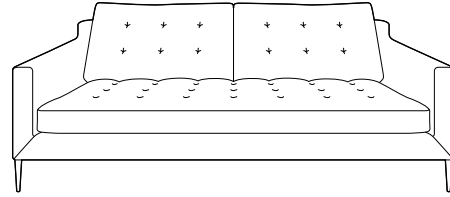

# Draper

Draper's button effect seat, tailored square arms and slender legs offer a modern take on a retro design. The deep seat, fibre back and foam and fibre filled seat cushion, create a supportive and comfortable sit.

**Chair**  
H87 W90 D95cm

**Medium sofa**  
H87 W156 D95cm

**Large sofa**  
H87 W202 D95cm

**Grand sofa**  
H87 W222 D95cm

**LHF/RHF chaise unit**  
H87 W222 D148cm