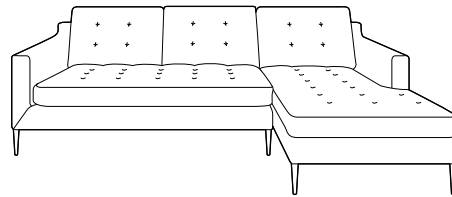

# Draper

Draper's button effect seat, tailored square arms and slender legs offer a modern take on a retro design. The deep seat, fibre back and foam and fibre filled seat cushion, create a supportive and comfortable sit.

**Chair**  
H87 W90 D95cm

**Medium sofa**  
H87 W156 D95cm

**Large sofa**  
H87 W202 D95cm

**Grand sofa**  
H87 W222 D95cm

**LHF/RHF chaise unit**  
H87 W222 D148cm