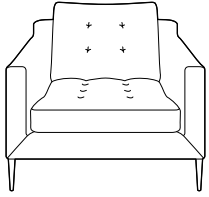

# Draper

Draper's button effect seat, tailored square arms and slender legs offer a modern take on a retro design. The deep seat, fibre back and foam and fibre filled seat cushion, create a supportive and comfortable sit.

**Chair**  
H87 W90 D95cm

**Medium sofa**  
H87 W156 D95cm

**Large sofa**  
H87 W202 D95cm

**Grand sofa**  
H87 W222 D95cm

**LHF/RHF chaise unit**  
H87 W222 D148cm