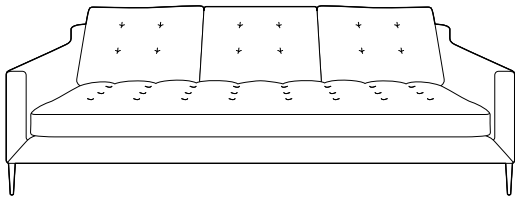

# Draper

Draper's button effect seat, tailored square arms and slender legs offer a modern take on a retro design. The deep seat, fibre back and foam and fibre filled seat cushion, create a supportive and comfortable sit.

**Chair**  
H87 W90 D95cm

**Medium sofa**  
H87 W156 D95cm

**Large sofa**  
H87 W202 D95cm

**Grand sofa**  
H87 W222 D95cm

**LHF/RHF chaise unit**  
H87 W222 D148cm