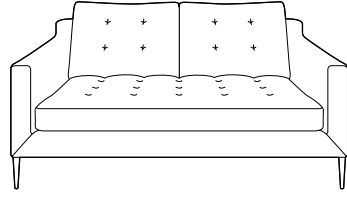

# Draper

Draper's button effect seat, tailored square arms and slender legs offer a modern take on a retro design. The deep seat, fibre back and foam and fibre filled seat cushion, create a supportive and comfortable sit.

**Chair**  
H87 W90 D95cm

**Medium sofa**  
H87 W156 D95cm

**Large sofa**  
H87 W202 D95cm

**Grand sofa**  
H87 W222 D95cm

**LHF/RHF chaise unit**  
H87 W222 D148cm