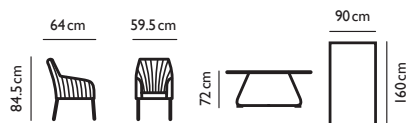

KETTLER Manhattan 4 seater set

110cm round table with wrap armchairs (taupe)
82006501 £1,105

110cm round table with twist armchairs (taupe)
82006502 £1,105

KETTLER Manhattan 6 seater set

160x90 cm table with wrap armchairs (taupe)
82006503 £1,565

160x90 cm table with twist armchairs (taupe)
82006504 £1,565

*All sizes are in cm. All sizes are approximate and subject to change. **Assembly:** Partial assembly required. Full self-assembly required.