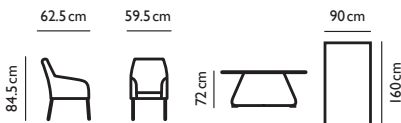

KETTLER Manhattan 4 seater set

110cm round table with wrap armchairs (taupe)
82006501 £1,105

110cm round table with twist armchairs (taupe)
82006502 £1,105

KETTLER Manhattan 6 seater set

160x90 cm table with wrap armchairs (taupe)
82006503 £1,565

160x90 cm table with twist armchairs (taupe)
82006504 £1,565

*All sizes are in cm. All sizes are approximate and subject to change. **Assembly:** Partial assembly required. Full self-assembly required.