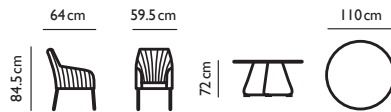

KETTLER Manhattan 4 seater set

110cm round table with wrap armchairs (taupe)
82006501 £1,105

110cm round table with twist armchairs (taupe)
82006502 £1,105

KETTLER Manhattan 6 seater set

160x90 cm table with wrap armchairs (taupe)
82006503 £1,565

160x90 cm table with twist armchairs (taupe)
82006504 £1,565

*All sizes are in cm. All sizes are approximate and subject to change. **Assembly:** Partial assembly required. Full self-assembly required.