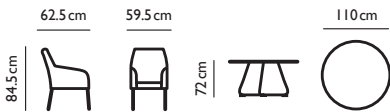

KETTLER Manhattan 4 seater set

110cm round table with wrap armchairs (taupe)
82006501 £1,105

110cm round table with twist armchairs (taupe)
82006502 £1,105

KETTLER Manhattan 6 seater set

160x90 cm table with wrap armchairs (taupe)
82006503 £1,565

160x90 cm table with twist armchairs (taupe)
82006504 £1,565

*All sizes are in cm. All sizes are approximate and subject to change. **Assembly:** Partial assembly required. Full self-assembly required.