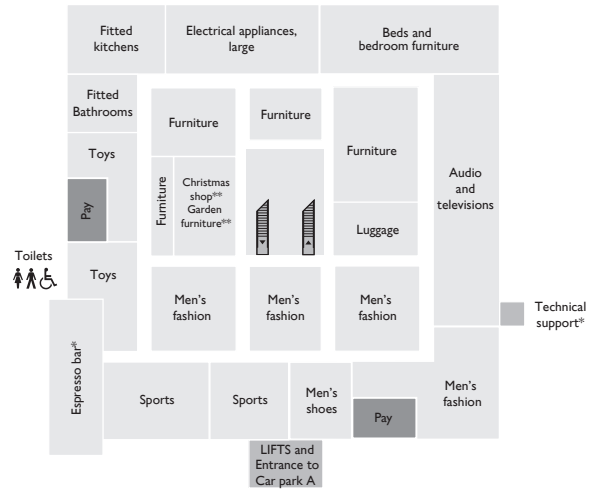

The widest possible choice

With around 80 types of television, hundreds of large electrical appliances and thousands of different furnishing fabrics – altogether we stock over 350,000 lines. From gloves to garden furniture, cots to computers, pots and pans to curtain poles, there's always a wide range to choose from, to suit most pockets.

Car parking

The car parks nearby provide 7,000 free parking spaces.

Customer collections

Why not drop off your shopping as you go then pick it up when you're ready to leave, from Customer collections. Customer collections is accessible via the ground floor next to Linens.

BASEMENT

GROUND FLOOR

FIRST FLOOR

SECOND FLOOR

Basement **B**
 Ground floor **G**
 First floor **1**
 Second floor **2**
 *Customer services
 **Seasonal

Audio and televisions **B**
 Babywear **1**
 Bathroom accessories **G**
 Beauty **1**
 Beds and bedroom furniture **B**
 Bureau de change **2**