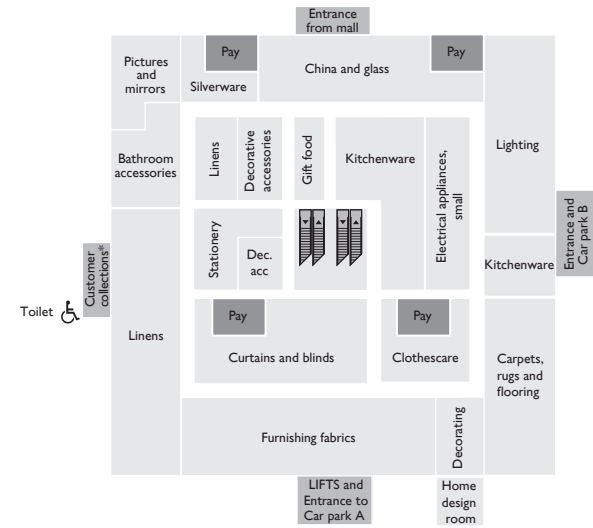

The widest possible choice

With around 80 types of television, hundreds of large electrical appliances and thousands of different furnishing fabrics – altogether we stock over 350,000 lines. From gloves to garden furniture, cots to computers, pots and pans to curtain poles, there's always a wide range to choose from, to suit most pockets.

Car parking

The car parks nearby provide 7,000 free parking spaces.

Customer collections

Why not drop off your shopping as you go then pick it up when you're ready to leave, from Customer collections. Customer collections is accessible via the ground floor next to Linens.

BASEMENT

GROUND FLOOR

FIRST FLOOR

SECOND FLOOR

Basement **B**
 Ground floor **G**
 First floor **1**
 Second floor **2**
 *Customer services
 **Seasonal

Audio and televisions **B**
 Babywear **1**
 Bathroom accessories **G**
 Beauty **1**
 Beds and bedroom furniture **B**
 Bureau de change **2**