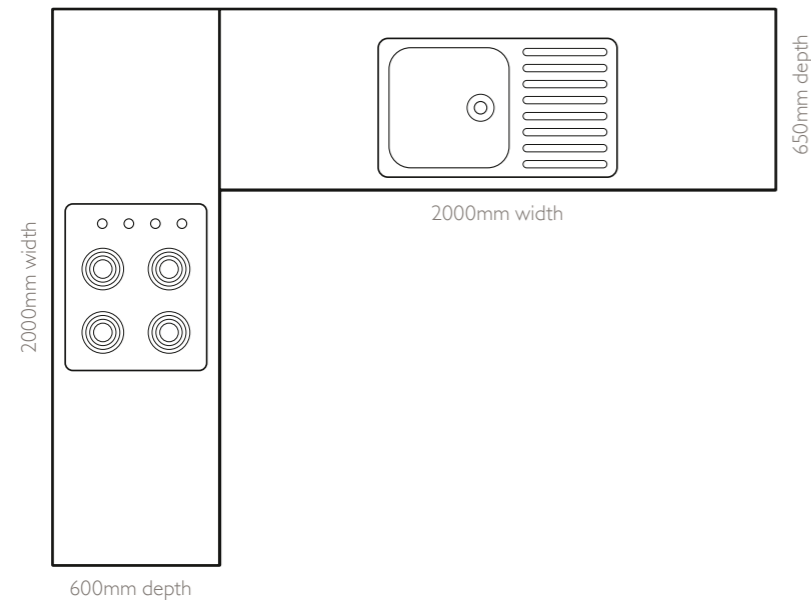

Worktop prices

Notes

	Prices per linear metre from (600x1000mm) *	Worktop material only for above measurements **
Duopal laminate	£62	£332
John Lewis bamboo	£123*	£740
Maia	£205*	£1,232
Minerva	£228*	£1,244
John Lewis quartz	£240	£1,152**
John Lewis granite	£276	£1,189**
John Lewis wood	£300	£1,260
Corian	£357	£1,442**
Lapitec	£560	£2,333**
John Lewis glass	£569	£2,468**

The above prices are for guidance only. We can provide many other features such as drainer grooves for undermounted sinks, upstands, wall cladding, socket cut outs, and worktop edge details.

* These worktops are only supplied in pre-cut lengths. The price per metre shown is an indicative price based on the lengths used for the above example.

** These worktops are delivered pre-fabricated with cut-outs already prepared. A templater will visit your home in advance to ensure accuracy of the measurements. We do not supply lengths of these materials without a templating and installation service. Additional charges will apply for sink and hob cut outs, drainer grooves etc.

Accuracy We endeavour to provide accurate information and descriptions. Prices and details of services are genuinely believed to be correct at time of going to press, but may change. Although every effort is made to maintain accuracy, we regret we are unable to honour any incorrect prices or other details that may be printed. All sizes are approximate. © John Lewis 2015.