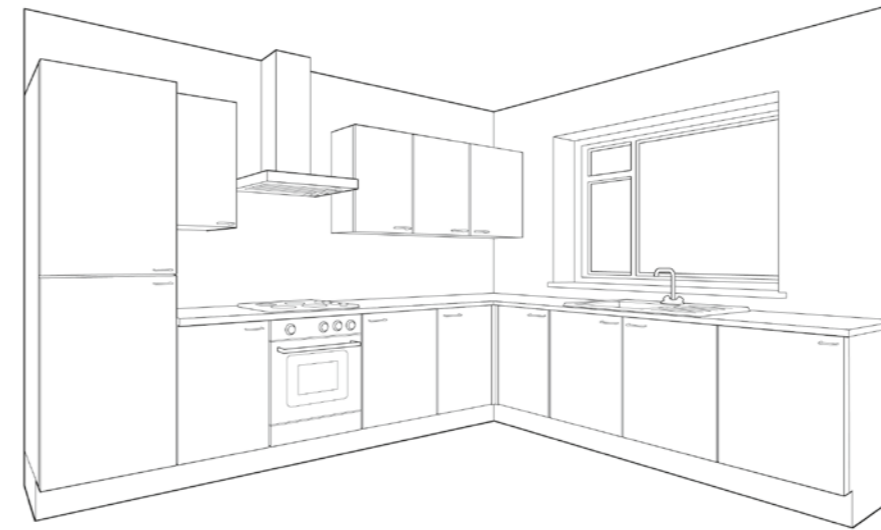

- 600mm Appliance housing
- 500mm Base unit
- 600mm Built under oven unit
- 600mm Base unit
- 1000mm Corner base unit
- 500mm Base unit
- 600mm Sink base unit
- 600mm Appliance door
- 600mm Base unit
- 400mm Wall unit
- 500mm Wall unit
- 500mm Wall unit
- 600mm Wall unit

13 unit L-shape price comparison

First collection

PB 1	PB 2	PB 3	PB 4
£2,478	£2,849	£3,450	£4,214

House by John Lewis

PB 1	PB 2
£3,053	£3,286

County collection

PB 0	PB 2	PB 3	PB 4	PB 5
£3,622	£3,929	£4,807	£5,178	£5,535

Continental collection

Lucia collection

PB 1	PB 2	PB 5
£3,809	£3,929	£5,535

Felisa collection

PG A	PG B	PB D
£4,722	£5,117	£5,828

Savina collection

PB 2	PB 5
£3,929	£5,535

Classic collection

PB A	PB B	PB D
£6,417	£6,799	£6,799

Alno

PB 1	PB 2	PB 3	PB 4	PB 5	PB 6	PB 7	PB 8	PB 9	PB 10
£4,253	£4,752	£5,152	£5,457	£5,797	£6,507	£6,856	£7,431	£11,464	£11,946

Alno Star

PB 1	PB 2	PB 3	PB 4	PB 5	PB 6	PB 7	PB 8	PB 9	PB 10
£4,909	£5,534	£5,933	£6,390	£6,726	£7,422	£7,771	£8,345	-	£12,803