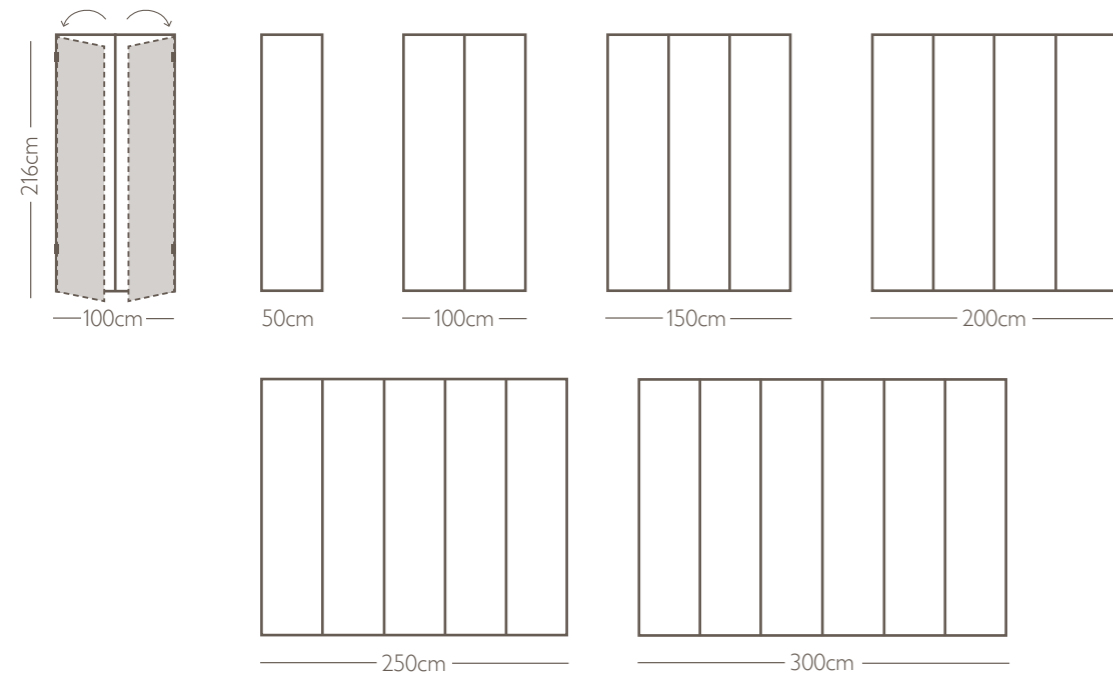

## Wardrobe dimensions

Hinged door wardrobes have a depth of 58cm.