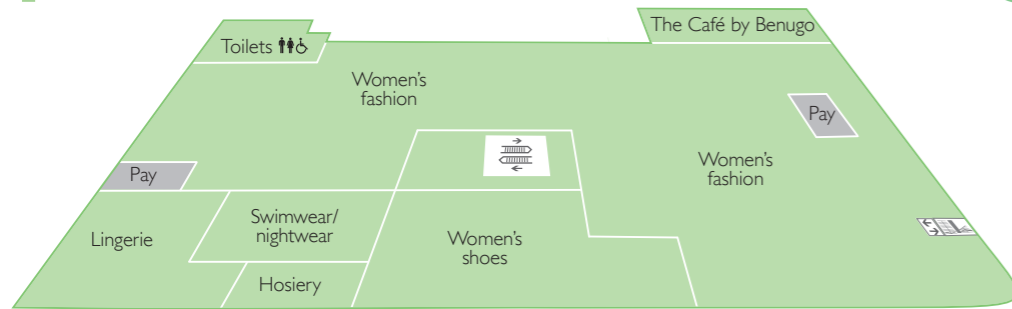

John Lewis
in store | online | mobile

G

2

4

1

3

Department listings

- Audio and TV **3**
- Babywear **4**
- Bathroom accessories **2**
- Bath linens **2**
- Beauty and fragrance **G**
- Bed linens **2**
- Beds **3**
- Blinds **2**
- Candle shop **G**
- Carpets, rugs and flooring **2**
- Children's fashion **4**
- Children's accessories **4**
- Children's shoes **4**
- China **2**
- Christmas shop* **3**
- Clocks **3**
- Computing **3**
- Curtains **2**
- Cushions **2**
- Cutlery **2**
- Partnership card **4**
- Decorating **2**
- Decorative accessories **2**
- Electrical appliances, large **2**
- Electrical appliances, small **2**
- Fashion accessories **G**
- Fashion fabrics **4**