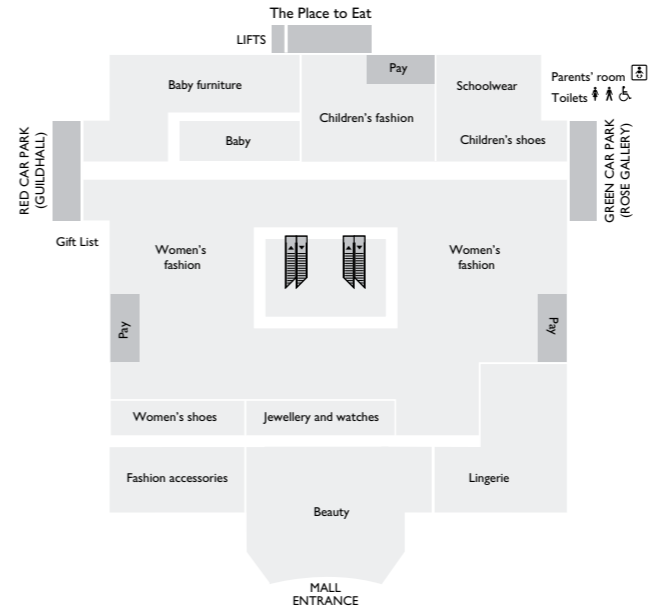

Toilets

Near Children's shoes on the First floor and near lifts in the Basement.

Catering

The Place to Eat on the First floor can seat 295 and serves freshly-prepared hot and cold meals, including vegetarian dishes, a children's menu, home-made cakes and pastries. Joe & the Juice located at the entrance on the ground floor serves a selection of hot drinks, healthy juices, shakes and light snacks.

Customer collections

Why not drop off your shopping as you go then pick it up when you're ready to leave, from Customer collections. Customer collections can be found on the Ground floor next to floor coverings and the Guild Hall carpark.

GROUND FLOOR

FIRST FLOOR

SECOND FLOOR

Basement **B**
 Ground floor **G**
 First floor **1**
 Second floor **2**
 Customer services *
 Seasonal **

Audio **2**
 Baby **1**
 Baby furniture and buggies **1**
 Bathroom accessories **G**

Beauty **1**
 Beds and bedroom furniture **2**
 Blinds **G**
 Boys' fashion **1**
 Cameras **2**
 Children's fashion **1**
 Children's shoes **1**
 China and glass **G**
 Christmas shop** **2**
 Clocks **G**
 Cloths care **B**