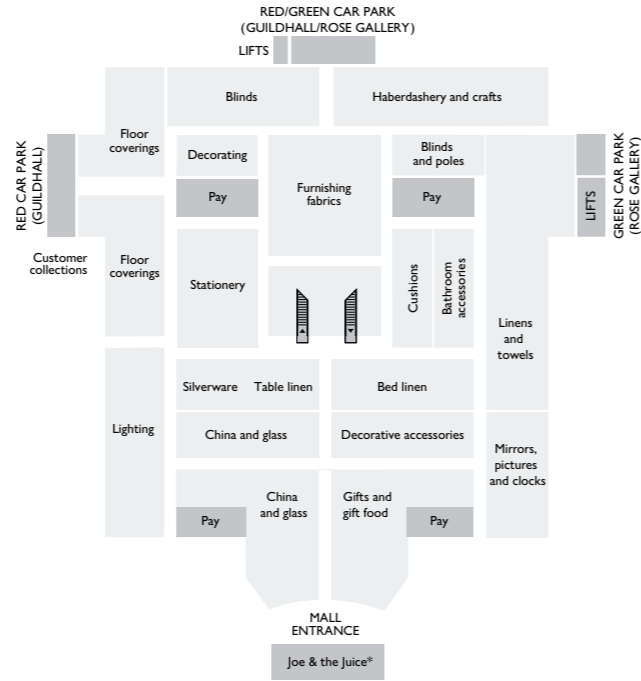

GROUND FLOOR