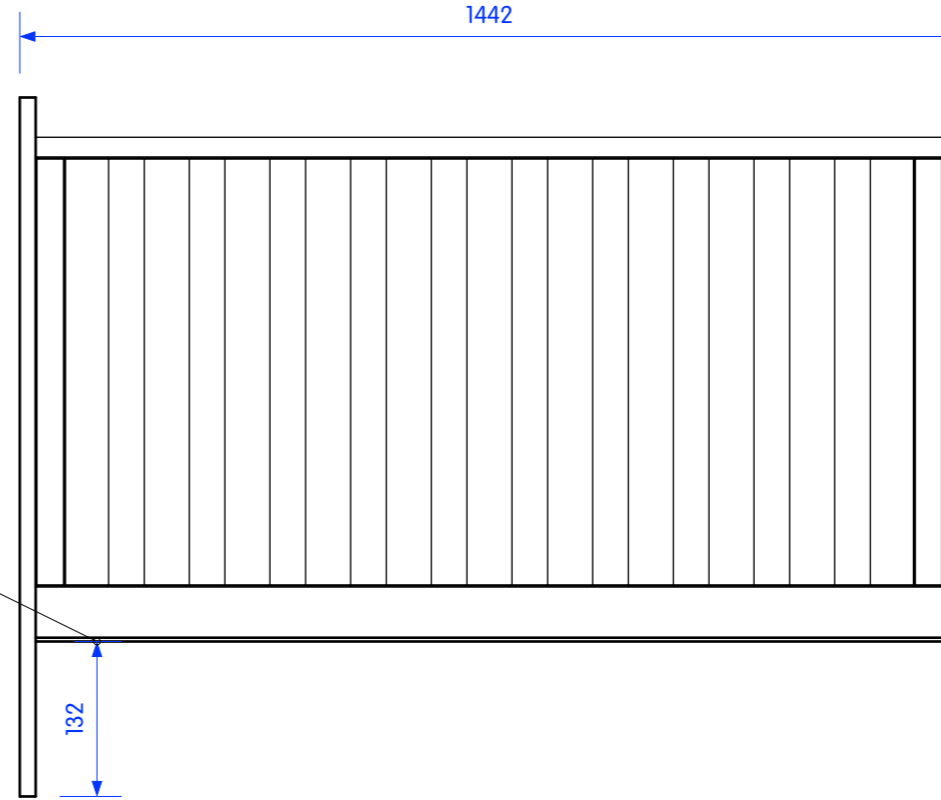

Clearance under cot side with base in lowest position

Tara Cotbed Dimensions

John Lewis

| REVISIONS | | |
|-----------|-------------|---------------|
| | DD/MM/YY | REMARKS |
| 1 | 19/02/16 | INITIAL ISSUE |
| 2 | .../.../... | ... |
| 3 | .../.../... | ... |
| 4 | .../.../... | ... |
| 5 | .../.../... | ... |